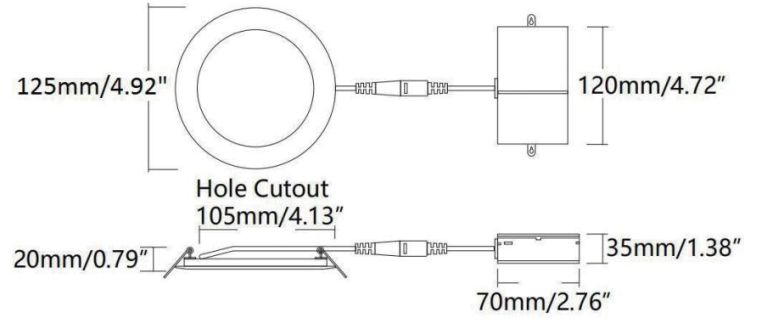

PROJECT DATE

COMMENTS

IN STOCK

ENERGY CHART

SIZE	DIAMETER inches	LUMENS	WATTAGE	EFFICACY lm/w
3	3	390	6	65
4	4	675	9	75
6	6	960	12	80
		1200	15	80
8	8	1440	18	80
12	12	1920	24	80

RPR RECESSED PANEL ROUND LED

ORDERING LOGIC

EX: RPR-3

FAMILY	SIZE	WATTAGE <small>For 6" Product Only</small>	
RPR	3 3"	12	12W
	4 4"	15	15W
	6 6"		
	8 8"		
	12 12"		

DIMENSIONS

3" Product

4" Product

6" Product

8" Product

12" Product

RECOMMENDED MOUNTING PLATE

NCP-346 NEW CONSTRUCTION PLATE FOR 3/4/6" DOWNLIGHT