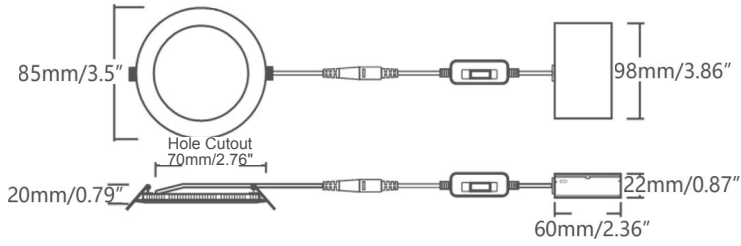

PROJECT DATE

COMMENTS

IN STOCK

ENERGY CHART

SIZE	DIAMETER inches	LUMENS	WATTAGE	EFFICACY lm/w
3	3	390	6	65
4	4	675	9	75
6	6	960	12	80
		1200	15	80
8	8	1440	18	80
12	12	1920	24	80

RPR RECESSED PANEL ROUND LED

The RPR Series offers a low-profile, high output recessed mount LED luminaire that meets Energy Star's efficiency standards.

- Residential
- Commercial
- Hospitality

PHYSICAL

Material	Die-Cast Aluminum
Mounting	Recessed
Lens	Polycarbonate Diffuser
Finish	White
CCT	Field Selectable 5CCT: 2700K, 3000K, 3500K, 4000K, 5000K
CRI	90+
Beam Angle	120°

ORDERING LOGIC

EX: RPR-3

FAMILY	SIZE	WATTAGE <small>For 6" Product Only</small>	
RPR	3 3"	12	12W
	4 4"	15	15W
	6 6"		
	8 8"		
	12 12"		

DIMENSIONS

3" Product

4" Product

6" Product

8" Product