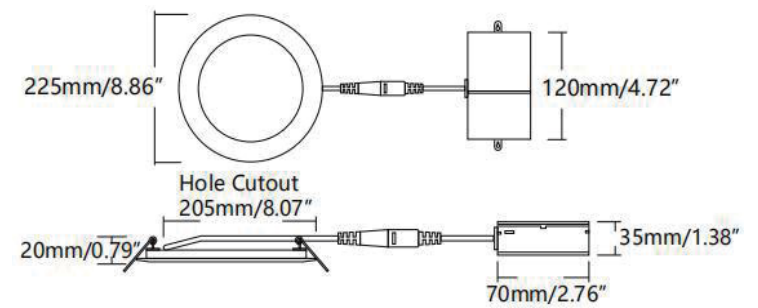

PROJECT DATE

COMMENTS

IN STOCK

ENERGY CHART

SIZE	DIAMETER inches	LUMENS	WATTAGE	EFFICACY lm/w
3	3	390	6	65
4	4	675	9	75
6	6	960	12	80
		1200	15	80
8	8	1440	18	80
12	12	1920	24	80

RPR RECESSED PANEL ROUND LED

ORDERING LOGIC

EX: RPR-3

FAMILY	SIZE	WATTAGE <small>For 6" Product Only</small>	
RPR	3 3"	12	12W
	4 4"	15	15W
	6 6"		
	8 8"		
	12 12"		

DIMENSIONS

3" Product

4" Product

6" Product

8" Product

12" Product

RECOMMENDED MOUNTING PLATE

NCP-346 NEW CONSTRUCTION PLATE FOR 3/4/6" DOWNLIGHT