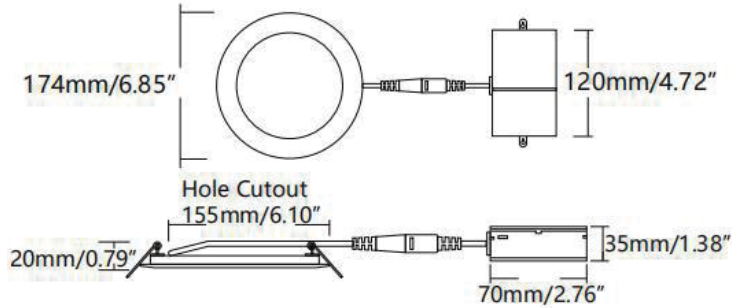

PROJECT DATE

COMMENTS

IN STOCK

ENERGY CHART

SIZE	DIAMETER inches	LUMENS	WATTAGE	EFFICACY lm/w
3	3	390	6	65
4	4	675	9	75
6	6	960	12	80
		1200	15	80
8	8	1440	18	80
12	12	1920	24	80

RPR RECESSED PANEL ROUND LED

ORDERING LOGIC

EX: RPR-3

FAMILY	SIZE	WATTAGE <small>For 6" Product Only</small>	
RPR	3 3"	12	12W
	4 4"	15	15W
	6 6"		
	8 8"		
	12 12"		

DIMENSIONS

3" Product

4" Product

6" Product

8" Product