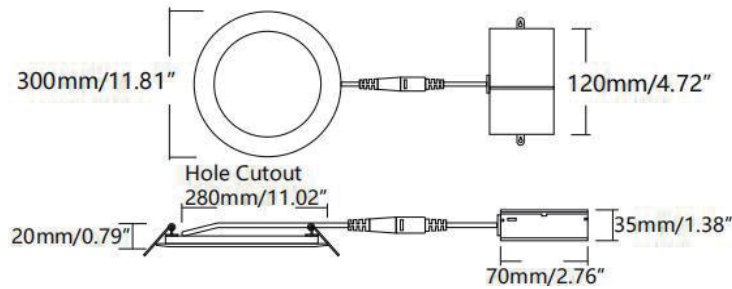

12" Product