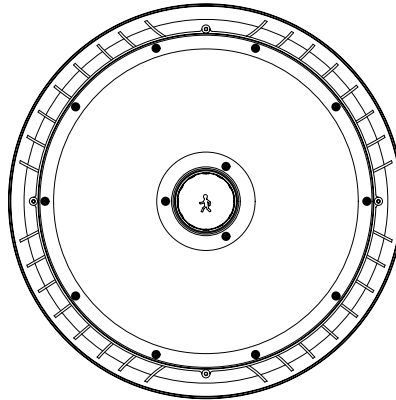

### ACCESSORIES ORDERING LOGIC (ORDER SEPARATELY)

EX: HBU-FS1MB

| FAMILY       | ACCESSORIES                  |
|--------------|------------------------------|
| <b>HBU</b>   |                              |
| <b>FS1MB</b> | FS1 Surface Mounting Bracket |
| <b>FS2MB</b> | FS2 Surface Mounting Bracket |
| <b>RC</b>    | Remote Control               |
| <b>SC</b>    | Safety Cable                 |

**DIMENSIONS**

**80W / 100W**

**200W / 240W**

**FIELD SELECTABLE WATTAGE**

**FS1:** 50W / 60W / 80W / 100W

**FS2:** 150W / 180W / 200W / 240W

**MOUNTING BRACKET DIMENSIONS**

**FS1MB - FS1 Surface Mounting Bracket**