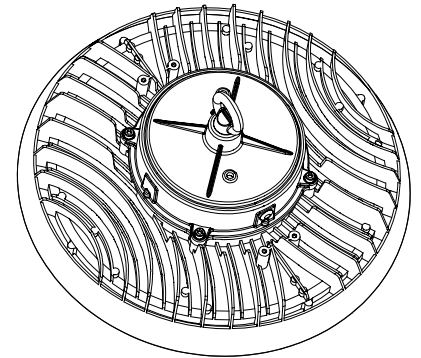

### ACCESSORIES ORDERING LOGIC (ORDER SEPARATELY)

EX: HBU-FS1MB

| FAMILY       | ACCESSORIES                  |
|--------------|------------------------------|
| <b>HBU</b>   |                              |
| <b>FS1MB</b> | FS1 Surface Mounting Bracket |
| <b>FS2MB</b> | FS2 Surface Mounting Bracket |
| <b>RC</b>    | Remote Control               |
| <b>SC</b>    | Safety Cable                 |

**DIMENSIONS**

**80W / 100W**

**200W / 240W**

**FIELD SELECTABLE WATTAGE**

**FS1:** 50W / 60W / 80W / 100W

**FS2:** 150W / 180W / 200W / 240W

**MOUNTING BRACKET DIMENSIONS**

**FS1MB - FS1 Surface Mounting Bracket**