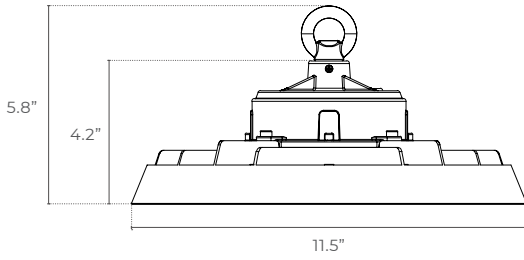

**DIMENSIONS**

**80W / 100W**

**200W / 240W**

**FIELD SELECTABLE WATTAGE**

**FS1:** 50W / 60W / 80W / 100W

**FS2:** 150W / 180W / 200W / 240W

**MOUNTING BRACKET DIMENSIONS**

**FS1MB - FS1 Surface Mounting Bracket**