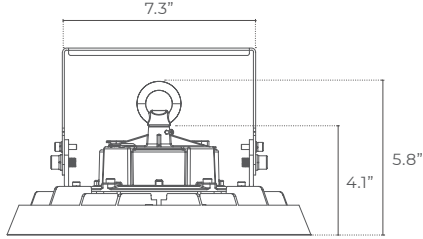

**DIMENSIONS**

**80W / 100W**

**200W / 240W**

**FIELD SELECTABLE WATTAGE**

**FS1:** 50W / 60W / 80W / 100W

**FS2:** 150W / 180W / 200W / 240W

**MOUNTING BRACKET DIMENSIONS**

**FS1MB - FS1 Surface Mounting Bracket**