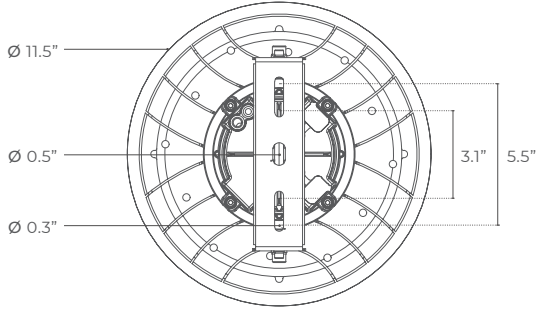

**DIMENSIONS**

**80W / 100W**

**200W / 240W**

**FIELD SELECTABLE WATTAGE**

**FS1:** 50W / 60W / 80W / 100W

**FS2:** 150W / 180W / 200W / 240W

**MOUNTING BRACKET DIMENSIONS**

**FS1MB - FS1 Surface Mounting Bracket**