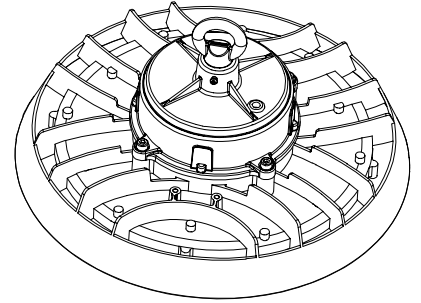

### ELECTRICAL

|              |   |
|--------------|---|
| Voltage      | 120-277V  |
| Wattage      | Field Selectable: 50W, 60W, 80W, 100W, 150W, 180W, 200W, 240W |
| Power Factor | >0.9  |
| Dimming      | 1-10V   |

### ACCESSORIES ORDERING LOGIC (ORDER SEPARATELY)

EX: HBU-FS1MB

| FAMILY       | ACCESSORIES                  |
|--------------|------------------------------|
| <b>HBU</b>   |                              |
| <b>FS1MB</b> | FS1 Surface Mounting Bracket |
| <b>FS2MB</b> | FS2 Surface Mounting Bracket |
| <b>RC</b>    | Remote Control               |
| <b>SC</b>    | Safety Cable                 |

**DIMENSIONS**

**80W / 100W**

**200W / 240W**

**FIELD SELECTABLE WATTAGE**

**FS1:** 50W / 60W / 80W / 100W

**FS2:** 150W / 180W / 200W / 240W

**MOUNTING BRACKET DIMENSIONS**

**FS1MB - FS1 Surface Mounting Bracket**