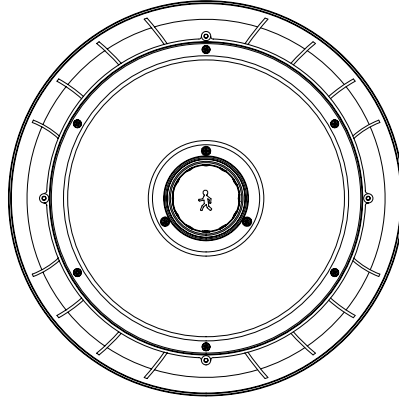

### ELECTRICAL

|              |   |
|--------------|---|
| Voltage      | 120-277V  |
| Wattage      | Field Selectable: 50W, 60W, 80W, 100W, 150W, 180W, 200W, 240W |
| Power Factor | >0.9  |
| Dimming      | 1-10V   |

### ACCESSORIES ORDERING LOGIC (ORDER SEPARATELY)

EX: HBU-FS1MB

| FAMILY       | ACCESSORIES                  |
|--------------|------------------------------|
| <b>HBU</b>   |                              |
| <b>FS1MB</b> | FS1 Surface Mounting Bracket |
| <b>FS2MB</b> | FS2 Surface Mounting Bracket |
| <b>RC</b>    | Remote Control               |
| <b>SC</b>    | Safety Cable                 |

**DIMENSIONS**

**80W / 100W**

**200W / 240W**

**FIELD SELECTABLE WATTAGE**

**FS1:** 50W / 60W / 80W / 100W

**FS2:** 150W / 180W / 200W / 240W

**MOUNTING BRACKET DIMENSIONS**

**FS1MB - FS1 Surface Mounting Bracket**