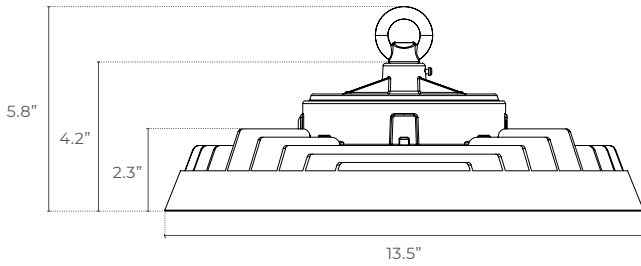

**DIMENSIONS**

**80W / 100W**

**200W / 240W**

**FIELD SELECTABLE WATTAGE**

**FS1:** 50W / 60W / 80W / 100W

**FS2:** 150W / 180W / 200W / 240W

**MOUNTING BRACKET DIMENSIONS**

**FS1MB - FS1 Surface Mounting Bracket**