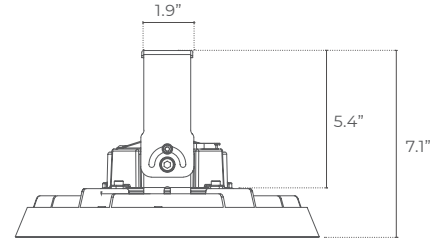

**DIMENSIONS**

**80W / 100W**

**200W / 240W**

**FIELD SELECTABLE WATTAGE**

**FS1:** 50W / 60W / 80W / 100W

**FS2:** 150W / 180W / 200W / 240W

**MOUNTING BRACKET DIMENSIONS**

**FS1MB - FS1 Surface Mounting Bracket**