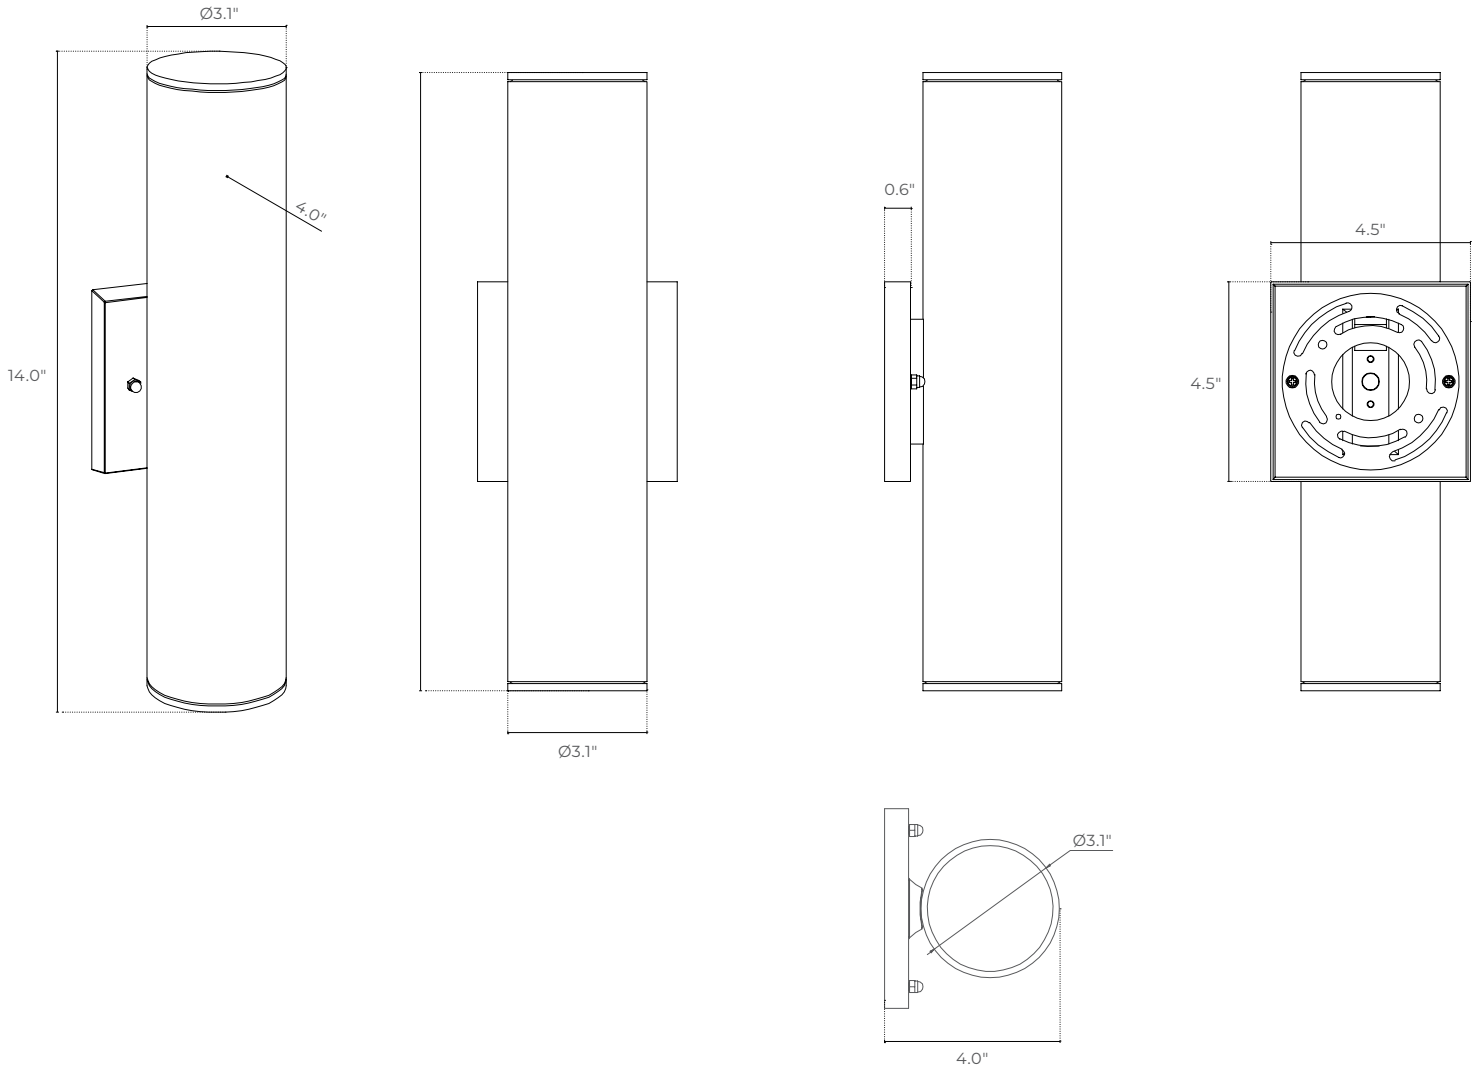

PROJECT _____ DATE _____

COMMENTS _____

RWC-DI-ADA ROUND WALL ADA CYLINDER LED DIRECT/INDIRECT DISTRIBUTION

The RWC-DI-ADA series is an outdoor, decorative, round, ADA compliant wall mount fixture with direct/indirect LED light distribution.

ELECTRICAL

Wattage	18W
Voltage	120V, 60Hz
Power Factor	>0.95

ENERGY CHART

HEIGHT inches	WIDTH inches	DELIVERED LUMENS	WATTAGE	EFFICACY lm/w
14	4.5	1080	18	60

ORDERING LOGIC

EX: RWC-DI-ADA-FS-BK

FAMILY	CCT	FINISH
RWC-DI-ADA	FS	
	FS Field Selectable 2700K / 3000K / 3500K / 4000K / 5000K	BK Black WH White BZ Bronze

DIMENSIONS

ADDITIONAL IMAGERY

BLACK FINISH

WHITE FINISH

OIL-RUBBED BRONZE FINISH