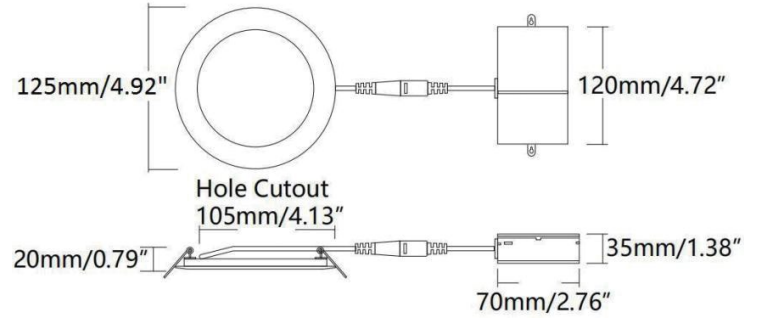

PROJECT  DATE

COMMENTS

**IN STOCK**

**ENERGY CHART**

SIZE	DIAMETER inches	LUMENS	WATTAGE	EFFICACY lm/w
4	4	675	9	75
6	6	960	12	80
8	8	1440	18	80

**RPR RECESSED PANEL ROUND LED**

The RPR Series offers a low-profile, high output recessed mount LED luminaire that meets Energy Star's efficiency standards.

**ORDERING LOGIC**

EX: RPR-4

FAMILY	SIZE
<b>RPR</b>	
	4 4"
	6 6"
	8 8"

**DIMENSIONS**

3" Product

4" Product

6" Product

8" Product

12" Product

**RECOMMENDED MOUNTING PLATE**

NCP-346 NEW CONSTRUCTION PLATE FOR 3/4/6" DOWNLIGHT