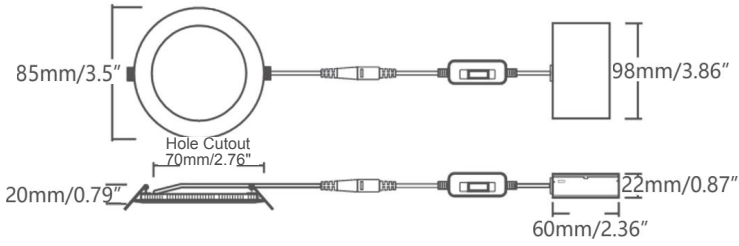

PROJECT  DATE

COMMENTS

**IN STOCK**

**ENERGY CHART**

SIZE	DIAMETER inches	LUMENS	WATTAGE	EFFICACY lm/w
4	4	675	9	75
6	6	960	12	80
8	8	1440	18	80

**RPR RECESSED PANEL ROUND LED**

The RPR Series offers a low-profile, high output recessed mount LED luminaire that meets Energy Star's efficiency standards.

**ORDERING LOGIC**

EX: RPR-4

FAMILY	SIZE
<b>RPR</b>	
	4 4"
	6 6"
	8 8"

**DIMENSIONS**

3" Product

4" Product

6" Product

8" Product

12" Product

**RECOMMENDED MOUNTING PLATE**

NCP-346 NEW CONSTRUCTION PLATE FOR 3/4/6" DOWNLIGHT