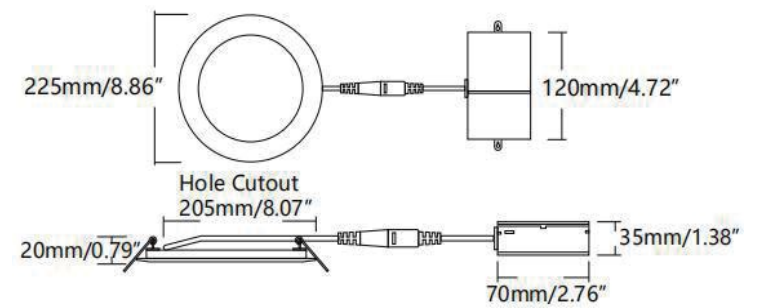

PROJECT  DATE

COMMENTS

**IN STOCK**

**ENERGY CHART**

SIZE	DIAMETER inches	LUMENS	WATTAGE	EFFICACY lm/w
4	4	675	9	75
6	6	960	12	80
8	8	1440	18	80

**RPR RECESSED PANEL ROUND LED**

The RPR Series offers a low-profile, high output recessed mount LED luminaire that meets Energy Star's efficiency standards.

**ORDERING LOGIC**

EX: RPR-4

FAMILY	SIZE
<b>RPR</b>	
	4 4"
	6 6"
	8 8"

**DIMENSIONS**

3" Product

4" Product

6" Product

8" Product

12" Product

**RECOMMENDED MOUNTING PLATE**

NCP-346 NEW CONSTRUCTION PLATE FOR 3/4/6" DOWNLIGHT