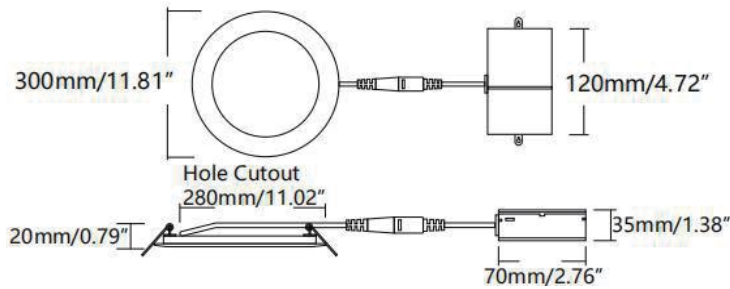

PROJECT  DATE

COMMENTS

**IN STOCK**

**ENERGY CHART**

SIZE	DIAMETER inches	LUMENS	WATTAGE	EFFICACY lm/w
4	4	675	9	75
6	6	960	12	80
8	8	1440	18	80

**RPR RECESSED PANEL ROUND LED**

The RPR Series offers a low-profile, high output recessed mount LED luminaire that meets Energy Star's efficiency standards.

**ORDERING LOGIC**

EX: RPR-4

FAMILY	SIZE
<b>RPR</b>	
	4 4"
	6 6"
	8 8"

**DIMENSIONS**

3" Product

4" Product

6" Product

8" Product

12" Product

**RECOMMENDED MOUNTING PLATE**

NCP-346 NEW CONSTRUCTION PLATE FOR 3/4/6" DOWNLIGHT