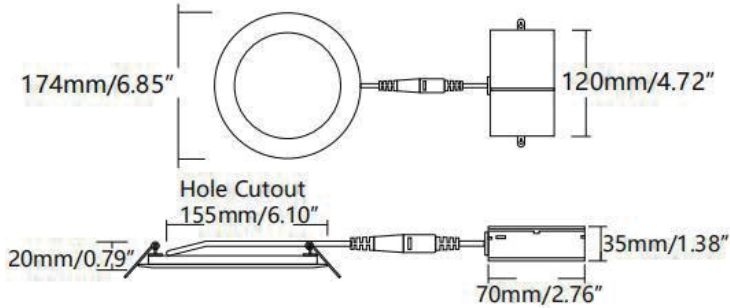

PROJECT  DATE

COMMENTS

**IN STOCK**

**ENERGY CHART**

SIZE	DIAMETER inches	LUMENS	WATTAGE	EFFICACY lm/w
4	4	675	9	75
6	6	960	12	80
8	8	1440	18	80

**RPR RECESSED PANEL ROUND LED**

The RPR Series offers a low-profile, high output recessed mount LED luminaire that meets Energy Star's efficiency standards.

**ORDERING LOGIC**

EX: RPR-4

FAMILY	SIZE
<b>RPR</b>	
	4 4"
	6 6"
	8 8"

**DIMENSIONS**

3" Product

4" Product

6" Product

8" Product