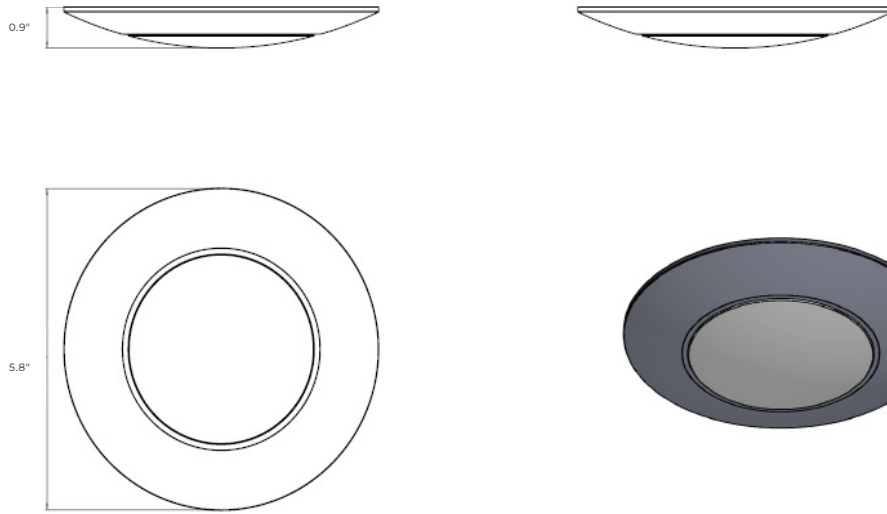

### ENERGY CHART

SIZE	HEIGHT inches	WIDTH inches	LUMENS	WATTAGE	EFFICACY lm/w
4	0.7	6.0	850	12	70.8
6	0.9	7.8	1076	15	71.7

### ORDERING LOGIC

EX: RDL-6-10-12-30-90-TR-WH

FAMILY	SIZE	LUMENS	VOLTAGE	CCT	CRI	DIMMING	FINISH
<b>RDL</b>	<b>6</b>	<b>10</b>	<b>12</b>	<b>30</b>	<b>90</b>	<b>TR</b>	<b>WH</b>
	6 6"	10 1076	12 120V	30 3000K	90 90+	TR Triac	WH White

DIMENSIONS

4" Product

6" Product