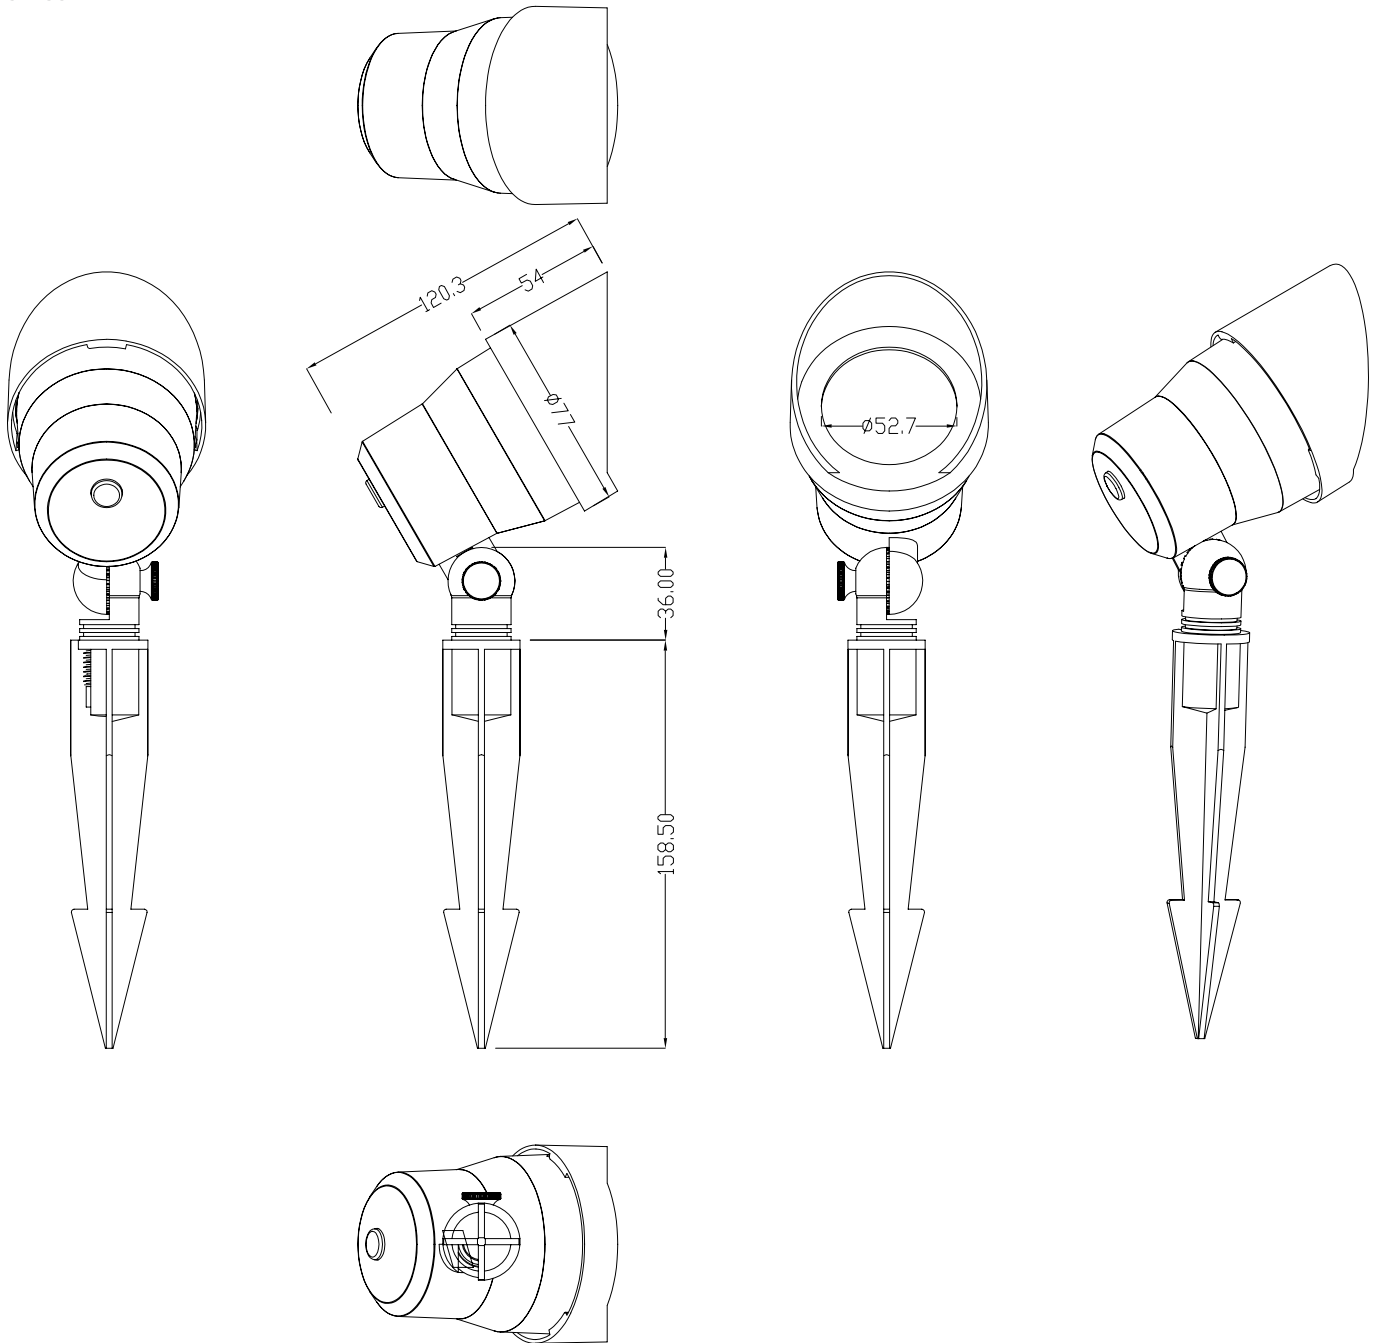

DIMENSIONS

AL-LV-5-FS5