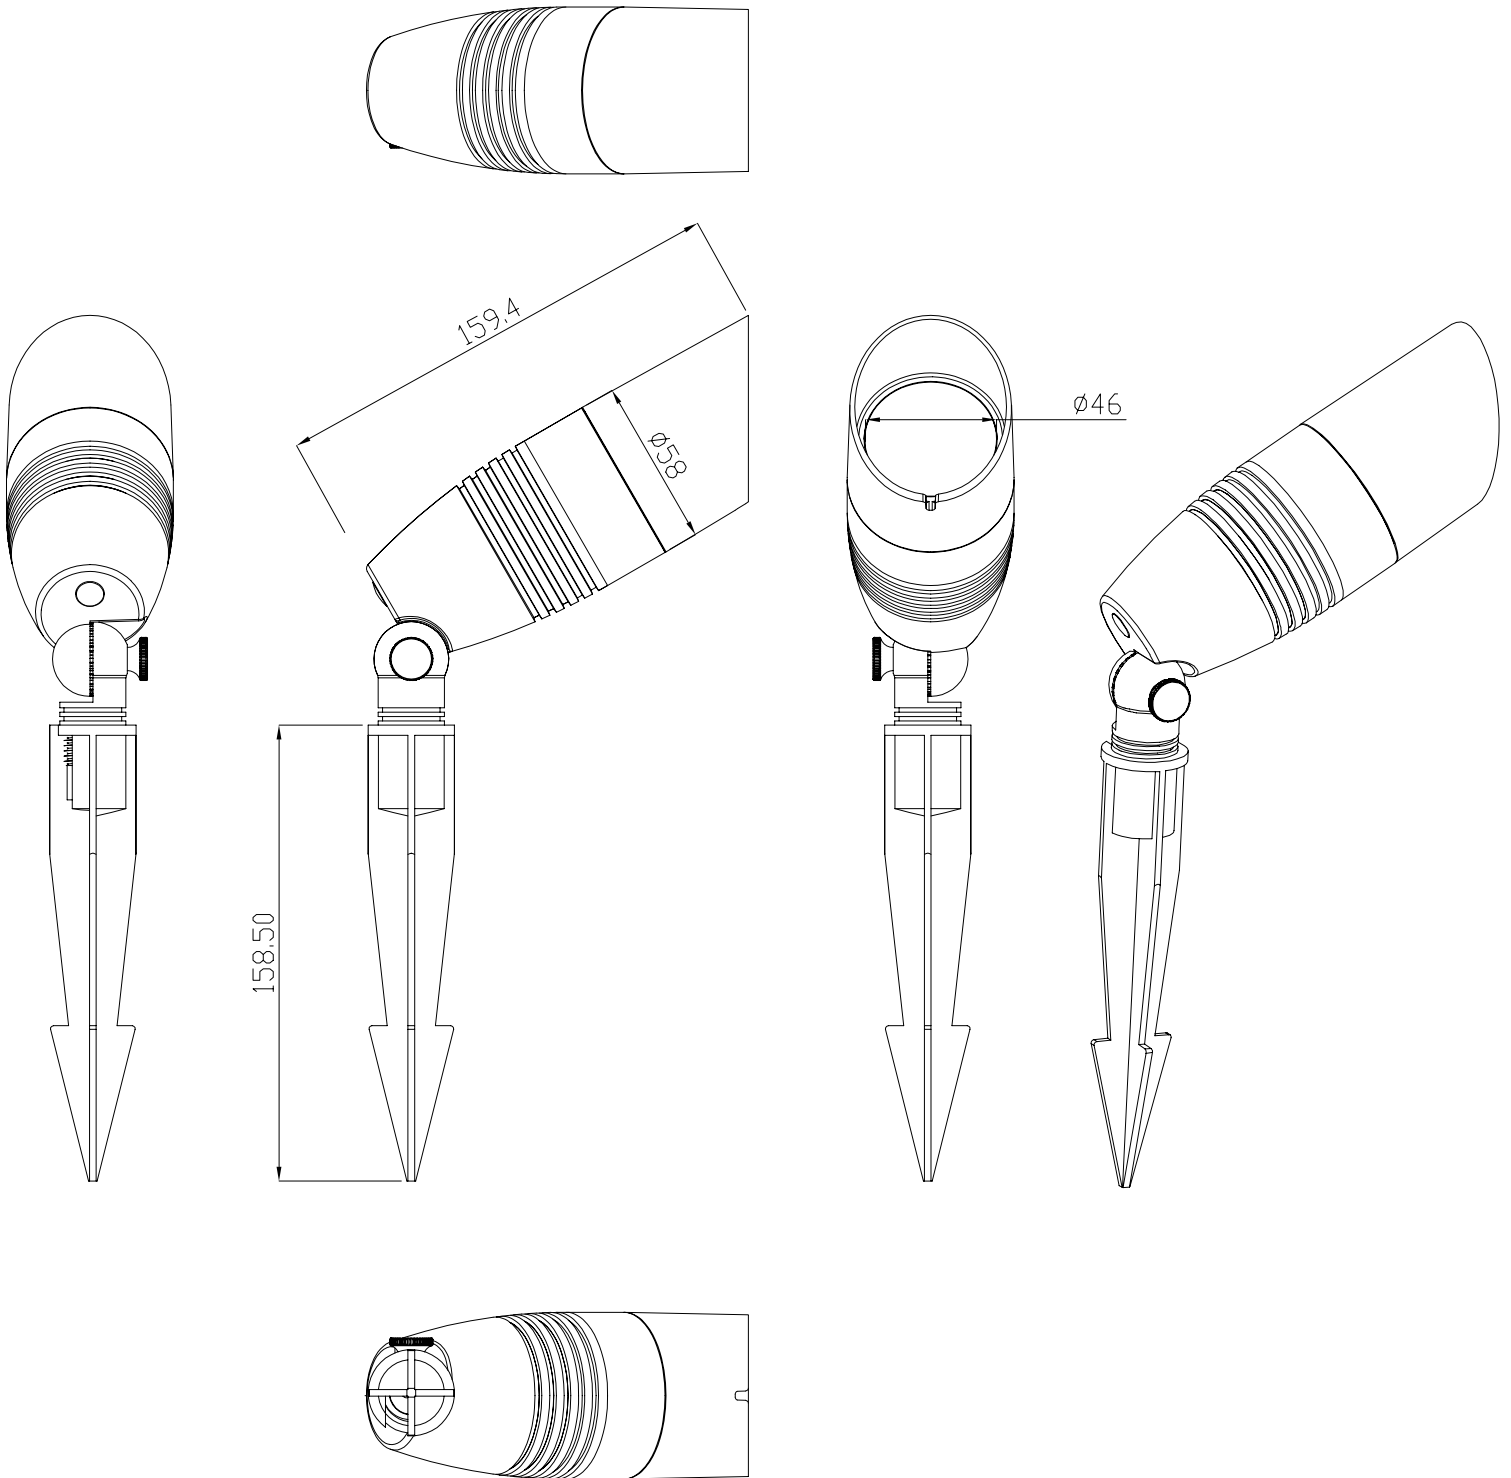

PHYSICAL

Material	Aluminum
Lens Material	Heat Resistant Glass Lens
Mounting	In Ground Stake Mounted, Adjustable Knuckle
Finish	Oil-Rubbed Bronze or Black
Carton Qty	24

PERFORMANCE

Certification	ETL, Wet Location, IP65
CCT	Field Selectable: 2700K, 3000K, 3500K, 4000K, 5000K
CRI	90CRI
Beam Angle	60°
Delivered Lumens	5W: 250, 7W: 580

ELECTRICAL

Wattage	5W, 7W
Voltage	12V
Power Cord	6" SPT-11, 20 Gauge wire for safe and reliable connections, suitable for wet locations
Dimmable	No

ORDERING LOGIC

EX: AL-LV-5-FS5-BK

FAMILY	SIZE	CCT	FINISH
AL-LV	5 5W	FS5 Field Selectable 2700K/3000K/3500K/4000K/5000K	BK Black
	7 7W		BZ Oil-Rubbed Bronze

DIMENSIONS

AL-LV-5-FS5

DIMENSIONS

AL-LV-7-FS5

ADDITIONAL IMAGERY

AL-LV-7-FS5-BZ

ADDITIONAL IMAGERY

AL-LV-7-FS5

A: Light Fixture

B: Spike

C: Wire Nuts