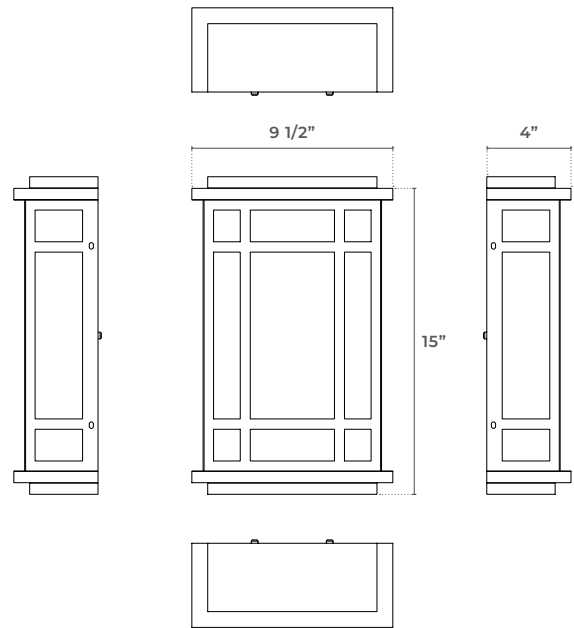

DUNTON HOUSE

DECORATIVE LIGHTING

HOLLIS EXTERIOR SCONCE LED

PROJECT DATE

COMMENTS

PHYSICAL

Material	Metal
Lens Material	Acrylic
Mounting	Surface Wall
Finish	Black
Dimensions	9-1/2"W x 15"H x 4"D

PERFORMANCE

ELECTRICAL

Wattage	15W
Voltage	120-277V
Power Factor	>0.9
Dimmable	Non-dimmable
Frequency	50/60Hz

DIMENSIONS

ENERGY CHART

WIDTH inches	HEIGHT inches	DEPTH inches	DELIVERED LUMENS	WATTAGE	EFFICACY lm/w
9.5	15	4	1125	15	75