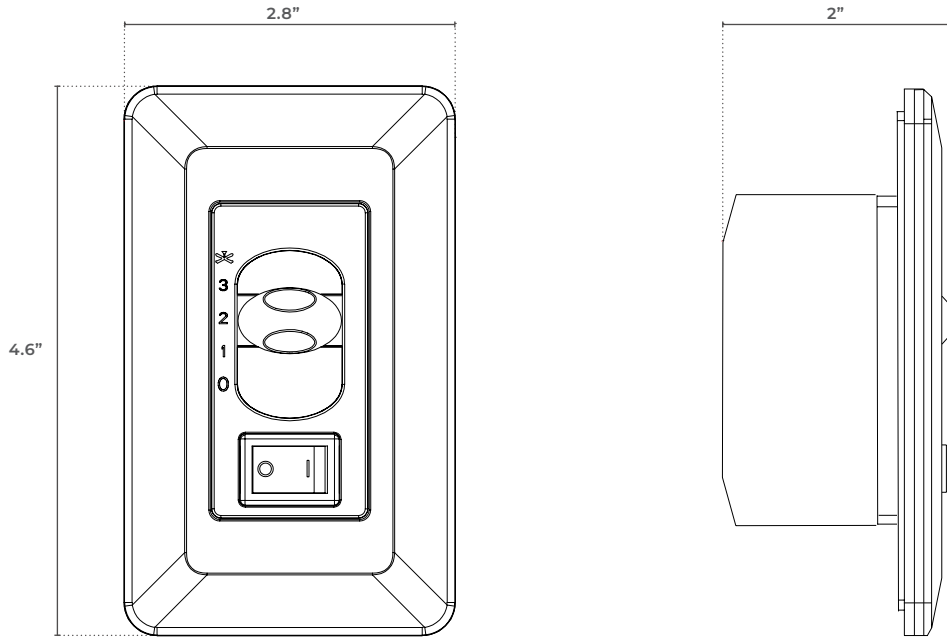

PROJECT

DATE

[Blank project and date input fields]

COMMENTS

[Blank comments input field]

3WC FAN AND LIGHT WALL CONTROL

3WC is a combination fan speed and light kit on/off wall switch for Finch, Flurry, Sparrow, Thrush, and Robin E26 Ceiling Fans. The slide control enables 3-speed fan motor settings and the on/off switch controls the light kit. 3WC installs to a single gang electrical wall box with a White finish.

FINCH CEILING FAN E26	FLURRY CEILING FAN E26
SPARROW CEILING FAN E26	THRUSH CEILING FAN E26
ROBIN CEILING FAN E26	

ORDERING LOGIC

EX: 3WC

FAMILY

3WC

DIMENSIONS

WALL CONTROL FUNCTIONS

1. Fan Speed Slide: