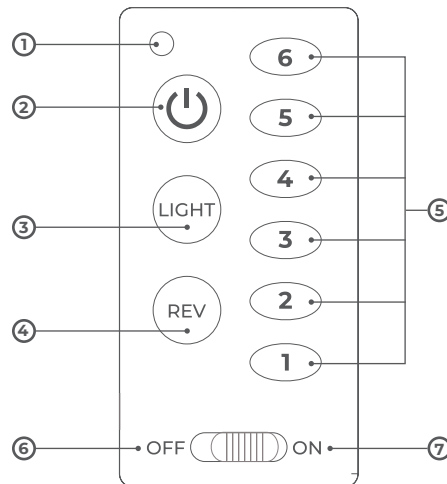

### ORDERING LOGIC

EX: 6WC-DIM

FAMILY

**6WC-DIM**

DIMENSIONS

WALL CONTROL FUNCTIONS

1. LED Indicator Light
2. ON/OFF for fan
3. Short Press: ON/OFF for light  
Long Press (hold for 5 seconds): Dimmer
4. Direction of the fan (Reverse Switch)
5. Fan Speed Settings
6. OFF for power supply (fan and light)
7. ON for power supply (fan and light)

**WIRING DIAGRAM**