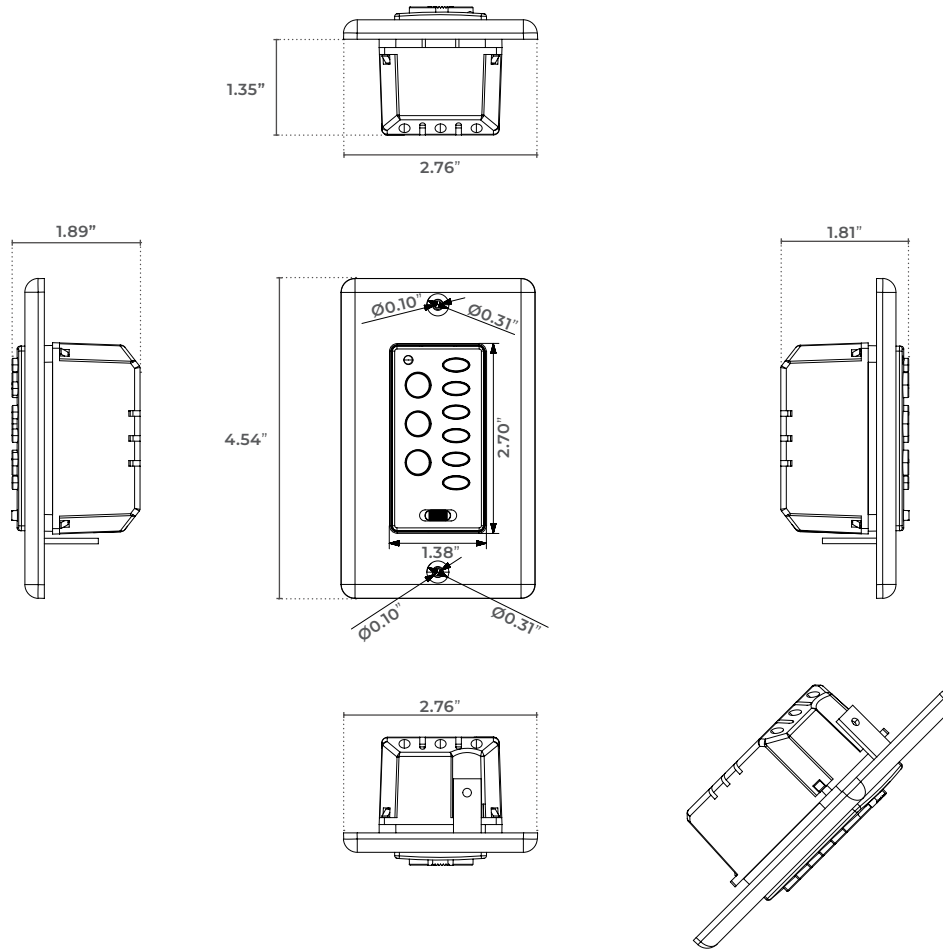

### ORDERING LOGIC

EX: 6WC-DIM

FAMILY

**6WC-DIM**

DIMENSIONS

WALL CONTROL FUNCTIONS

1. LED Indicator Light
2. ON/OFF for fan
3. Short Press: ON/OFF for light  
Long Press (hold for 5 seconds): Dimmer
4. Direction of the fan (Reverse Switch)
5. Fan Speed Settings
6. OFF for power supply (fan and light)
7. ON for power supply (fan and light)

**WIRING DIAGRAM**