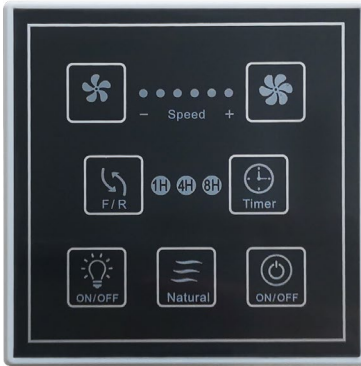

PROJECT DATE

COMMENTS

6WC-LD-OO-BK ON/OFF FAN AND LIGHT WALL CONTROL

6WC-LD-OO-BK is a combo fan speed and light kit wall control that pairs with the MESOS and CIRRUS fans. Functions include 6-speed motor settings, on/off fan control, on/off LED light kit control, direction of fan, natural wind (automatic speeds), and a timer. 6WC-LD-OO-BK controls the fan via a unique radio frequency that is paired at the factory to ensure 6WC-LD-OO-BK only controls the fan it is paired with.

- Residential
- Commercial
- Hospitality

PHYSICAL

Material	PC
Weight	0.28 lbs
Mounting	Wall Mounted (Surface or Recessed) Mounts to 86x86mm Wall Switch Box (Not Included)

ELECTRICAL

Voltage	120V 50/60Hz
Radio Frequency	433.92MHz

COMPATIBLE FANS

MESOS CEILING FAN LED

CIRRUS CEILING FAN

ORDERING LOGIC

EX: 6WC-LD-OO-BK

FAMILY	FAN SIZE	CONTROL	FINISH
6WC	LD	OO	BK
	LD Large 72" - 120" DIAMETER FANS	OO On/Off	BK Black

DIMENSIONS

WALL CONTROL FUNCTIONS