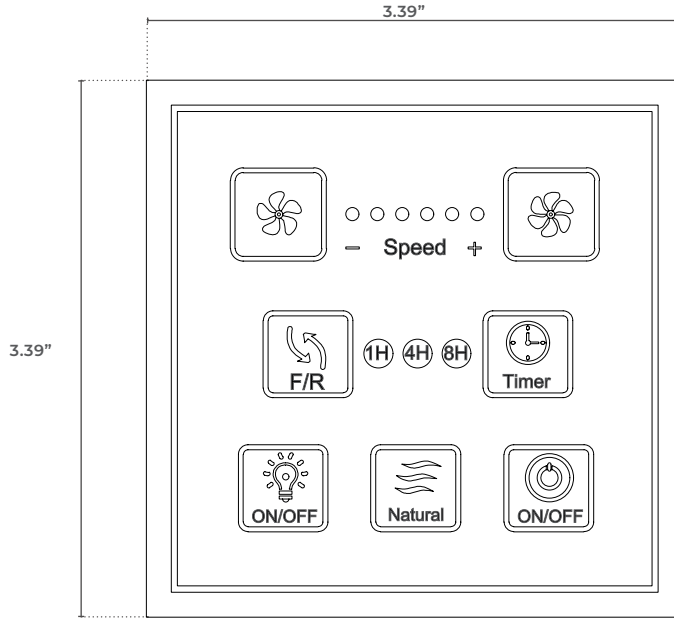

PROJECT DATE

COMMENTS

6WC-LD-OO-BK ON/OFF FAN AND LIGHT WALL CONTROL

6WC-LD-OO-BK is a combo fan speed and light kit wall control that pairs with the MESOS and CIRRUS fans. Functions include 6-speed motor settings, on/off fan control, on/off LED light kit control, direction of fan, natural wind (automatic speeds), and a timer. 6WC-LD-OO-BK controls the fan via a unique radio frequency that is paired at the factory to ensure 6WC-LD-OO-BK only controls the fan it is paired with.

COMPATIBLE FANS

MESOS CEILING FAN LED

CIRRUS CEILING FAN

ORDERING LOGIC

EX: 6WC-LD-OO-BK

FAMILY	FAN SIZE	CONTROL	FINISH
6WC	LD	OO	BK
	LD Large 72" - 120" DIAMETER FANS	OO On/Off	BK Black

DIMENSIONS

WALL CONTROL FUNCTIONS

1. Decrease Fan Speed
2. Increase Fan Speed
3. Reverse Fan Direction (Reverse Switch)
4. Timer (1 hr / 4 hr / 8 hr)
5. Light ON/OFF Function
6. Fan ON/OFF Function
7. Natural Wind: Automatic Fan Speeds