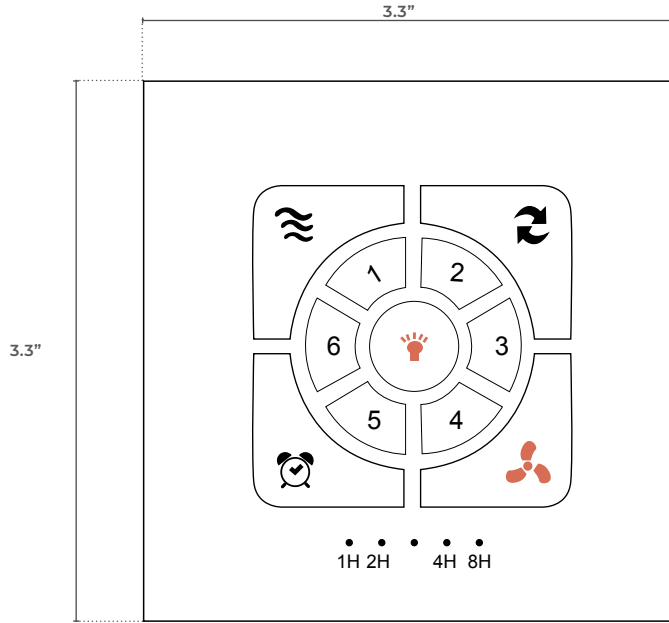

PROJECT

DATE

COMMENTS

6WC-SD-OO-WH ON/OFF FAN AND LIGHT WALL CONTROL

6WC-SD-OO-WH is a combo fan speed and light kit wall control that pairs with the BLAZE, IBIS, FOG, and MALLARD fans. Functions include 6-speed motor settings, on/off fan control, on/off LED light kit control, direction of fan, natural wind (automatic speeds), and a timer. 6WC-SD-OO-WH controls the fan via a unique radio frequency that is paired at the factory to ensure 6WC-SD-OO-WH only controls the fan it is paired with.

- Residential
- Commercial
- Hospitality

PHYSICAL

Material	PC
Weight	0.28 lbs
Mounting	Wall Mounted (Surface or Recessed) Mounts to 86x86mm Wall Switch Box (Not Included)

ELECTRICAL

Voltage	120V 50/60Hz
Radio Frequency	433.92MHz

COMPATIBLE FANS

BLAZE CEILING FAN LED	IBIS CEILING FAN LED
FOG CEILING FAN LED	MALLARD CEILING FAN E26

ORDERING LOGIC

EX: 6WC-LD-OO-WH

FAMILY	FAN SIZE	CONTROL	FINISH
6WC	SD	OO	WH
	SD Standard 52" DIAMETER FANS	OO On/Off	WH White

DIMENSIONS

WALL CONTROL FUNCTIONS

1. Natural Wind: Automatic Fan Speeds
2. Fan Speed Settings (1 / 2 / 3 / 4 / 5 / 6)
3. Timer (1 hr / 2 hr / 4 hr / 8 hr)
4. Reverse Fan Direction (Reverse Switch)
5. Light ON/OFF Function
6. Fan ON/OFF Function
7. LED Indicator