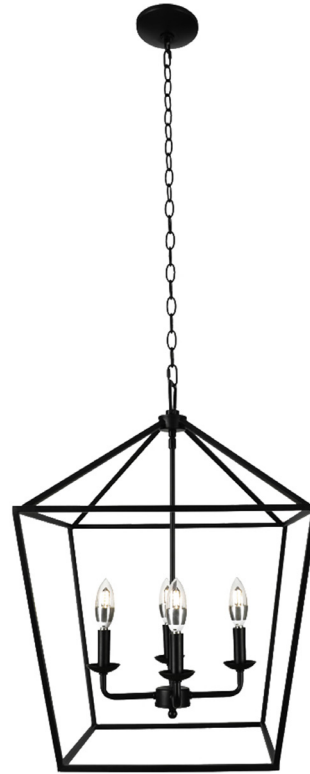

DUNTON HOUSE

DECORATIVE LIGHTING

ABE PENDANT E12

PROJECT

DATE

COMMENTS

PHYSICAL

Material	Iron
Mounting	Suspended
Finish	Matte Black
Source	4 x E12 (Lamp Not Included)

PERFORMANCE

Warranty	1 year
Certification	Dry Location, ETL
IP Rating	IP20

ELECTRICAL

Wattage	Maximum 60W Type B
Voltage	120V

ORDERING LOGIC

FAMILY

ABE

DIMENSIONS

HEIGHT inches	WIDTH inches	DEPTH inches
25	18	18

NOTES

Usage	Indoor Only

EX: ABE