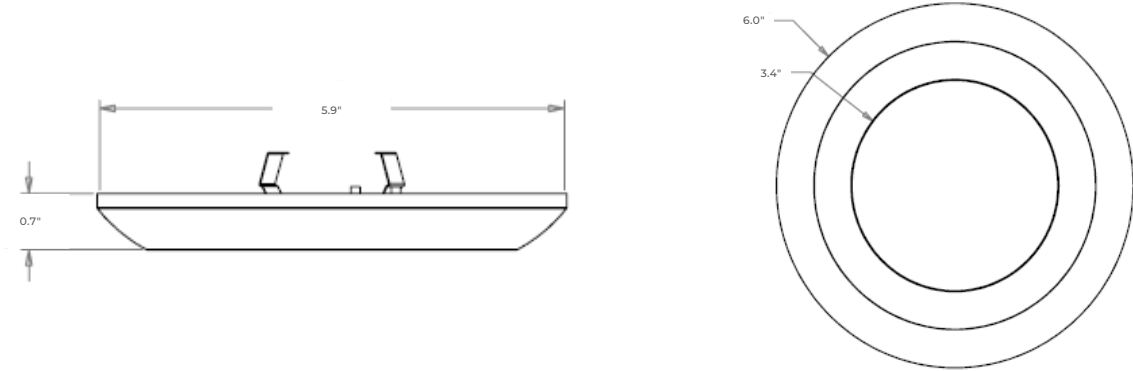

SIZE	HEIGHT inches	WIDTH inches	LUMENS	WATTAGE	EFFICACY lm/w
4	0.7	6.0	550	10	55
6	0.9	7.8	900	15	60

ORDERING LOGIC

EX: ADL-4-10-30-80-ND-BK

FAMILY	SIZE	WATTAGE	CCT	CRI	DIMMING	FINISH	OPTIONS
ADL							
	4 4"	10 10W	30 3000K	80 80+	ND No Dimming	BK Black	CC Custom Configurations FOR ADDITIONAL OPTIONS CONTACT SALES@SAGE.LIGHTING
	6 6"	15 15W	40 4000K	90 90+	TR Triac	SN Satin Nickel	
			50 5000K			WH White	
			65 6500K				

DIMENSIONS

4" Product

6" Product