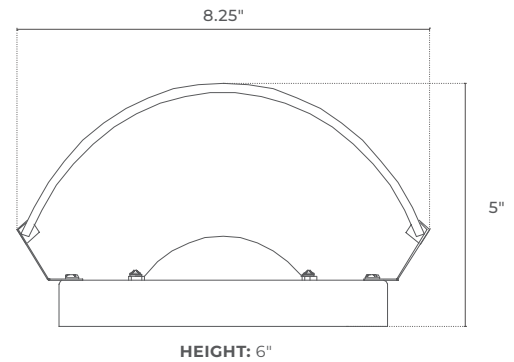

DUNTON HOUSE

DECORATIVE LIGHTING

ALBA 1 WALL SCONCE LED

PROJECT DATE

COMMENTS

IN STOCK

PHYSICAL

Material	Steel & Glass
Mounting	Wall Mount
Finish	Bright Satin Nickel
Lens	Opal Diffuser
Source	LED
Dimensions	Width: 8-1/4" / Height: 6" / Depth: 5"

PERFORMANCE

Warranty	5 years
Certification	Damp Location, ETL, Energy Star
CCT	2700K, 3000K
CRI	80
Delivered Lumens	560

ELECTRICAL

Wattage	8W
Voltage	120V
Dimmable	Yes

DIMENSIONS

ORDERING LOGIC

EX: ALBA-1-30-OP-SN