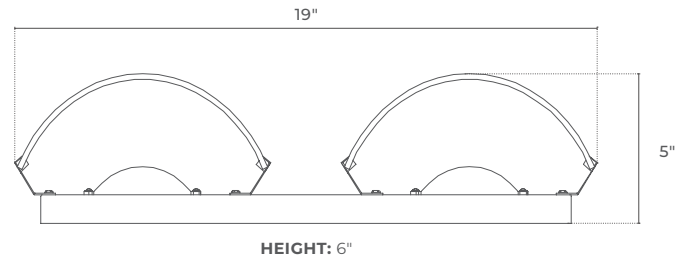

#### PHYSICAL

Material	Steel & Glass
Mounting	Wall Mount
Finish	Bright Satin Nickel
Lens	Opal Diffuser
Source	LED
Dimensions	Width: 19" / Height: 6" / Depth: 5"

#### DIMENSIONS