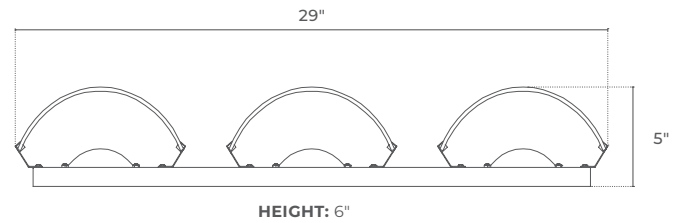

DUNTON HOUSE

DECORATIVE LIGHTING

ALBA 3 WALL SCONCE LED

PROJECT DATE

COMMENTS

PHYSICAL

Material	Steel & Glass
Mounting	Wall Mount
Finish	Bright Satin Nickel
Lens	Opal Diffuser
Source	LED
Dimensions	Width: 29" / Height: 6" / Depth: 5"

PERFORMANCE

Warranty	5 years
Certification	Damp Location, ETL, Energy Star
CCT	2700K, 3000K
CRI	80
Delivered Lumens	1680

ELECTRICAL

Wattage	24W
Voltage	120V
Dimmable	Yes

DIMENSIONS

ORDERING LOGIC

EX: ALBA-3-30-OP-SN