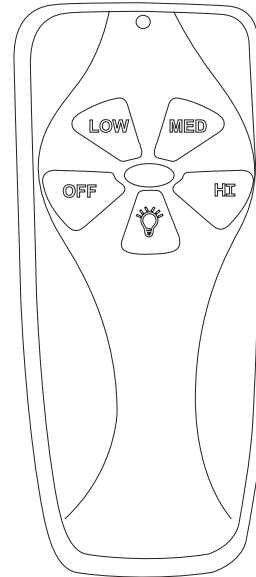

- Residential
- Multi-Family
- Hospitality

PHYSICAL

Material	Metal
Blade Material	3 ABS Blades
Lens Material	PP (Polypropylene)
Mounting	Suspended
Fan Diameter	52"
Source	LED
Housing Finish	Black, White, Champagne, Brown, Satin Nickel, Stainless Steel, Gray Wood Grain
Blade Finish	Black, White, Champagne, Brown, Satin Nickel, Stainless Steel, Gray Wood Grain, Natural Oak
Sloped Ceiling	Yes
Downrod Length	6" Standard, 40" Maximum
Weight	13.23lbs / 6kg

DIMENSIONS

SUSPENDED WITH LIGHT KIT

SUSPENDED WITHOUT LIGHT KIT

FLUSH MOUNT WITH LIGHT KIT

FLUSH MOUNT WITHOUT LIGHT KIT

CONTROL OPTIONS

3WC 3-Speed Wall Control

3RC 3-Speed Remote Control