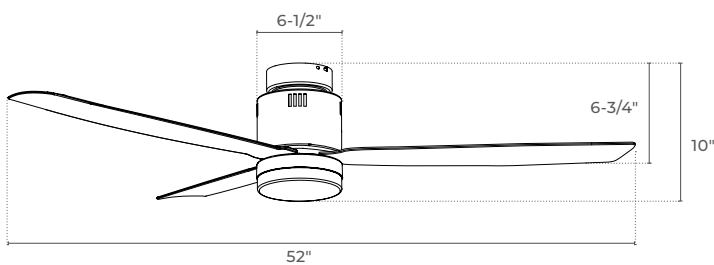

DIMENSIONS

SUSPENDED WITH LIGHT KIT

SUSPENDED WITHOUT LIGHT KIT

FLUSH MOUNT WITH LIGHT KIT

FLUSH MOUNT WITHOUT LIGHT KIT

CONTROL OPTIONS

3WC 3-Speed Wall Control

3RC 3-Speed Remote Control