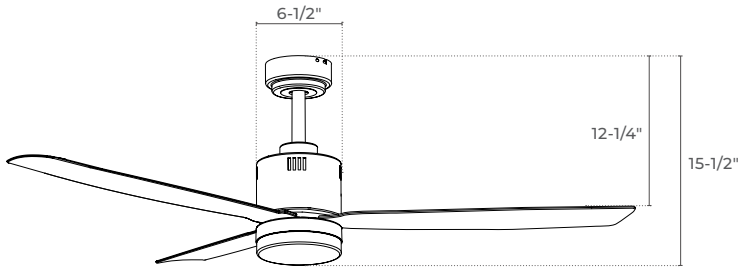

ORDERING LOGIC

EX: AUK-DRY-3WC-BK-BK

FAMILY		RATING		LIGHT		CONTROL	
AUK		DRY	Dry Location	(blank)	19W, 1000LM, 3000K LED	3WC	3-Speed Wall Control
		DAMP	Damp Location	NL	No Light Kit	3RC	3-Speed Remote Control
HOUSING FINISH				BLADE FINISH			
BK	Black	BR	Brown	BK	Black	BR	Brown
WH	White	SN	Satin Nickel*	WH	White	SN	Satin Nickel*
CP	Champagne	SS	Stainless Steel*	CP	Champagne	SS	Stainless Steel*
GWG	Gray Wood Grain			GWG	Gray Wood Grain	NO	Natural Oak

ORDERING NOTE
* SN and SS are Dry Location Only

DIMENSIONS

SUSPENDED WITH LIGHT KIT