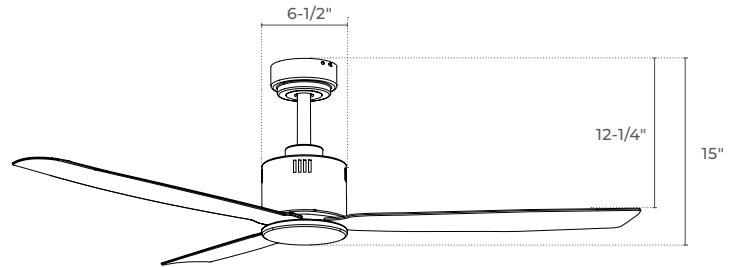

**ORDERING NOTE**  
\* SN and SS are Dry Location Only

DIMENSIONS

SUSPENDED WITH LIGHT KIT

SUSPENDED WITHOUT LIGHT KIT

FLUSH MOUNT WITH LIGHT KIT

FLUSH MOUNT WITHOUT LIGHT KIT

**CONTROL OPTIONS**

**3WC 3-Speed Wall Control**