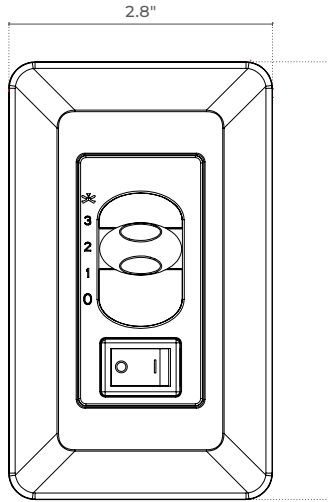

**ORDERING NOTE**  
\* SN and SS are Dry Location Only

DIMENSIONS

SUSPENDED WITH LIGHT KIT

SUSPENDED WITHOUT LIGHT KIT

FLUSH MOUNT WITH LIGHT KIT

FLUSH MOUNT WITHOUT LIGHT KIT

**CONTROL OPTIONS**

**3WC 3-Speed Wall Control**