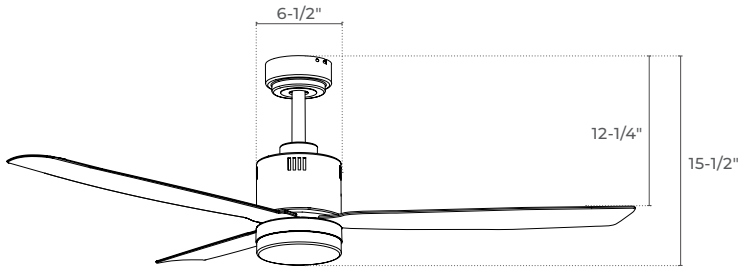

DIMENSIONS

SUSPENDED WITH LIGHT KIT

SUSPENDED WITHOUT LIGHT KIT

FLUSH MOUNT WITH LIGHT KIT

FLUSH MOUNT WITHOUT LIGHT KIT

CONTROL OPTIONS

3WC 3-Speed Wall Control

3RC 3-Speed Remote Control