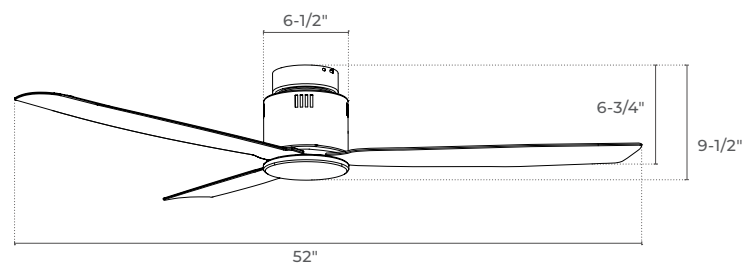

DIMENSIONS

SUSPENDED WITH LIGHT KIT

SUSPENDED WITHOUT LIGHT KIT

FLUSH MOUNT WITH LIGHT KIT

FLUSH MOUNT WITHOUT LIGHT KIT

CONTROL OPTIONS

3WC 3-Speed Wall Control

3RC 3-Speed Remote Control