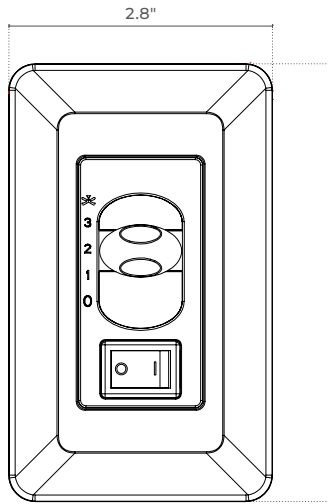

DIMENSIONS

SUSPENDED WITH LIGHT KIT

SUSPENDED WITHOUT LIGHT KIT

FLUSH MOUNT WITH LIGHT KIT

FLUSH MOUNT WITHOUT LIGHT KIT

CONTROL OPTIONS

3WC 3-Speed Wall Control

3RC 3-Speed Remote Control