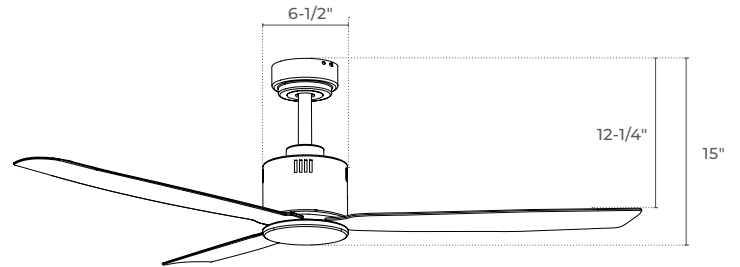

DIMENSIONS

SUSPENDED WITH LIGHT KIT

SUSPENDED WITHOUT LIGHT KIT

FLUSH MOUNT WITH LIGHT KIT

FLUSH MOUNT WITHOUT LIGHT KIT

CONTROL OPTIONS

3WC 3-Speed Wall Control

3RC 3-Speed Remote Control