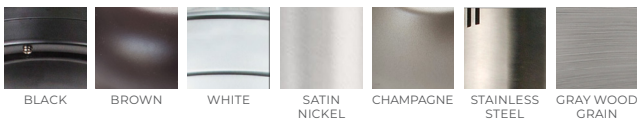

BLADE FINISH

AUK CEILING FAN LED

Auk is a 52-inch diameter 3-blade indoor or outdoor ceiling fan with a 3-speed AC motor available in a variety of finishes and remote or wall switch control. Auk is available with a 1000-lumen 3000K LED light kit or no light kit, and it can be either suspended or flush mounted with the provided mounting hardware.

- Residential
- Multi-Family
- Hospitality

PHYSICAL

Material	Metal
Blade Material	3 ABS Blades
Lens Material	PP (Polypropylene)
Mounting	Suspended
Fan Diameter	52"
Source	LED
Housing Finish	Black, White, Champagne, Brown, Satin Nickel, Stainless Steel, Gray Wood Grain
Blade Finish	Black, White, Champagne, Brown, Satin Nickel, Stainless Steel, Gray Wood Grain, Natural Oak
Sloped Ceiling	Yes
Downrod Length	6" Standard, 40" Maximum
Weight	13.23lbs / 6kg

HOUSING FINISH		BLADE FINISH	
BK	Black	BR	Brown
WH	White	SN	Satin Nickel*
CP	Champagne	SS	Stainless Steel*
GWG	Gray Wood Grain	GWG	Gray Wood Grain
		NO	Natural Oak

ORDERING NOTE
* SN and SS are Dry Location Only