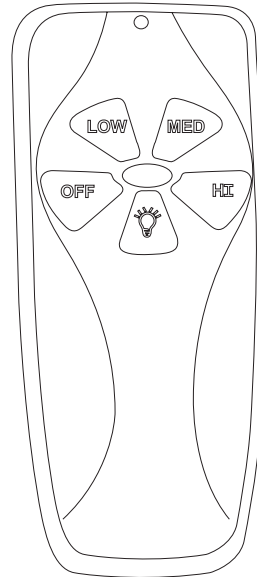

3RC 3-Speed Remote Control