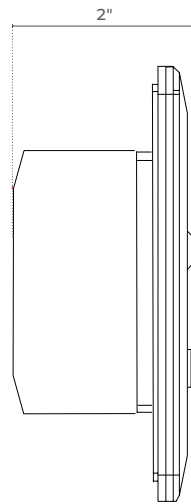

- Residential
- Multi-Family
- Hospitality

PHYSICAL

Material	Metal
Blade Material	3 ABS Blades
Lens Material	PP (Polypropylene)
Mounting	Suspended
Fan Diameter	52"
Source	LED
Housing Finish	Black, White, Champagne, Brown, Satin Nickel, Stainless Steel, Gray Wood Grain
Blade Finish	Black, White, Champagne, Brown, Satin Nickel, Stainless Steel, Gray Wood Grain, Natural Oak
Sloped Ceiling	Yes
Downrod Length	6" Standard, 40" Maximum
Weight	13.23lbs / 6kg

DIMENSIONS

SUSPENDED WITH LIGHT KIT

SUSPENDED WITHOUT LIGHT KIT

FLUSH MOUNT WITH LIGHT KIT

FLUSH MOUNT WITHOUT LIGHT KIT

CONTROL OPTIONS

3WC 3-Speed Wall Control

3RC 3-Speed Remote Control