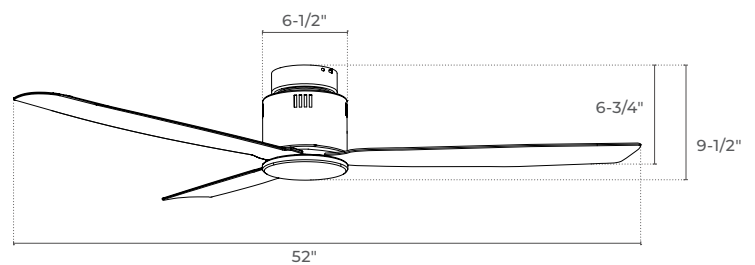

**ORDERING NOTE**  
\* SN and SS are Dry Location Only

DIMENSIONS

SUSPENDED WITH LIGHT KIT

SUSPENDED WITHOUT LIGHT KIT

FLUSH MOUNT WITH LIGHT KIT

FLUSH MOUNT WITHOUT LIGHT KIT

**CONTROL OPTIONS**

**3WC 3-Speed Wall Control**