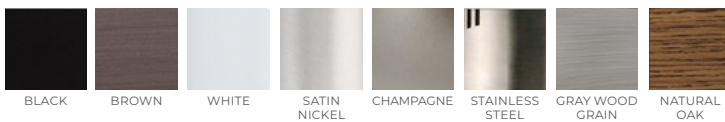

BLADE FINISH

AUK CEILING FAN LED

Auk is a 52-inch diameter 3-blade indoor or outdoor ceiling fan with a 3-speed AC motor available in a variety of finishes and remote or wall switch control. Auk is available with a 1000-lumen 3000K LED light kit or no light kit, and it can be either suspended or flush mounted with the provided mounting hardware.

- Residential
- Multi-Family
- Hospitality

PHYSICAL

Material	Metal
Blade Material	3 ABS Blades
Lens Material	PP (Polypropylene)
Mounting	Suspended
Fan Diameter	52"
Source	LED
Housing Finish	Black, White, Champagne, Brown, Satin Nickel, Stainless Steel, Gray Wood Grain
Blade Finish	Black, White, Champagne, Brown, Satin Nickel, Stainless Steel, Gray Wood Grain, Natural Oak
Sloped Ceiling	Yes
Downrod Length	6" Standard, 40" Maximum
Weight	13.23lbs / 6kg

PERFORMANCE

Warranty	10 years for motor, 1 years for light kit, & 2 years blade, housing, and cap
Certifications	Dry + Damp Location, ETLus
CCT	3000K
Delivered Lumens	1000
Reversible	Yes
Dimmable	Remote Control (3RC) – Yes Wall Control (3WC) – No, On/Off Only

ELECTRICAL

Light Kit Wattage	19W
Motor Wattage	50W
Total Wattage	69W
Voltage	120V
Motor Type	AC Motor (153x16mm)
Controls	3-Speed Wall Control, 3-Speed Remote Control

SEE ORDERING LOGIC ON PAGE 2