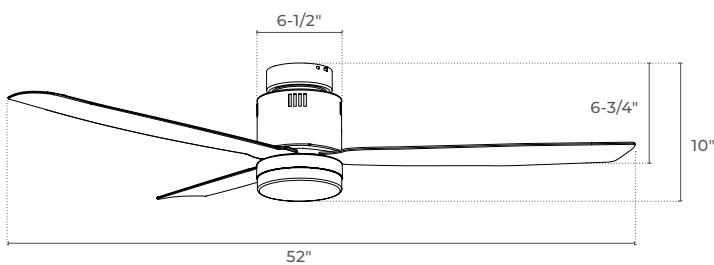

**ORDERING NOTE**  
\* SN and SS are Dry Location Only

DIMENSIONS

SUSPENDED WITH LIGHT KIT

SUSPENDED WITHOUT LIGHT KIT

FLUSH MOUNT WITH LIGHT KIT

FLUSH MOUNT WITHOUT LIGHT KIT

**CONTROL OPTIONS**

**3WC 3-Speed Wall Control**