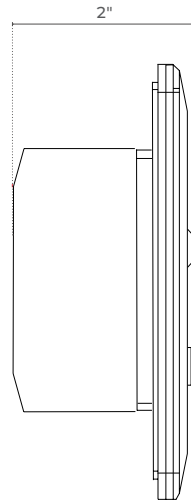

### PHYSICAL

Material	Metal
Blade Material	3 ABS Blades
Lens Material	PP (Polypropylene)
Mounting	Suspended
Fan Diameter	52"
Source	LED
Housing Finish	Black, White, Champagne, Brown, Satin Nickel, Stainless Steel, Gray Wood Grain
Blade Finish	Black, White, Champagne, Brown, Satin Nickel, Stainless Steel, Gray Wood Grain, Natural Oak
Sloped Ceiling	Yes
Downrod Length	6" Standard, 40" Maximum
Weight	13.23lbs / 6kg

**ORDERING NOTE**  
\* SN and SS are Dry Location Only

DIMENSIONS

SUSPENDED WITH LIGHT KIT

SUSPENDED WITHOUT LIGHT KIT

FLUSH MOUNT WITH LIGHT KIT

FLUSH MOUNT WITHOUT LIGHT KIT

**CONTROL OPTIONS**

**3WC 3-Speed Wall Control**