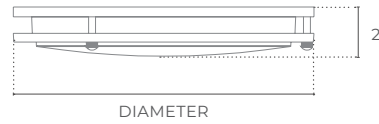

DIMENSIONS

ENERGY CHART

DIAMETER inches	DELIVERED LUMENS	WATTAGE	EFFICACY lm/w
12	1200	15	80
14	1600	20	80
16	2000	25	80

ORDERING LOGIC

EX: AVI-12-80-BK

FAMILY	DIAMETER	CRI	FINISH
AVI	12	80	BK
	14	90	BN
	16	80	BK
	16	90	BN