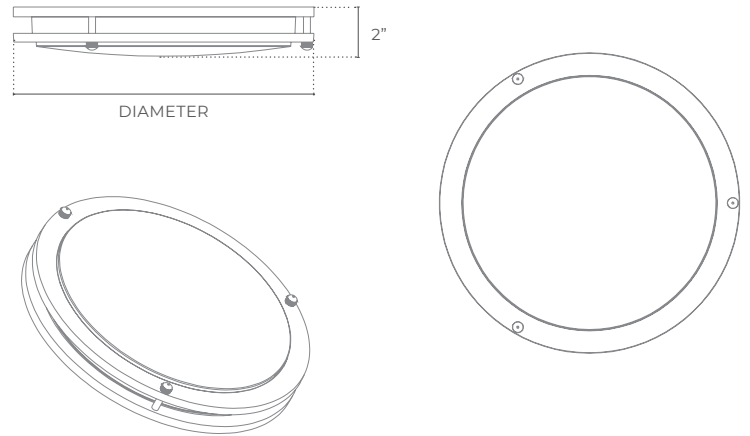

DIMENSIONS

ENERGY CHART

DIAMETER inches	DELIVERED LUMENS	WATTAGE	EFFICACY lm/w
12	1200	15	80
14	1600	20	80
16	2000	25	80

ORDERING LOGIC

EX: AVI-12-80-BK

FAMILY	DIAMETER	CRI	FINISH
AVI	12 12"	80 80+ STANDARD	BK Black
	14 14"	90 90+	BN Brushed Nickel
	16 16"