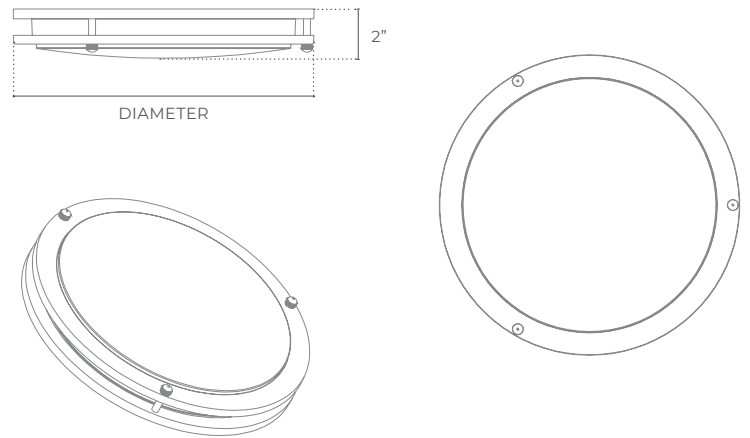

DUNTON HOUSE

DECORATIVE LIGHTING

AVI SMART FLUSH MOUNT LED

PROJECT DATE

COMMENTS

PHYSICAL

Material	Metal
Mounting	Surface
Lens	PS Diffuser
Finish	Black or Brushed Nickel
Source	LED
CCT	RGBCW (RGB + 6500K + 2700K)
CRI	80+ or 90+

ENERGY CHART

DIAMETER inches	DELIVERED LUMENS	WATTAGE	EFFICACY lm/w
12	1100	15	80
14	1500	20	80
16	2000	25	80

ORDERING LOGIC

EX: AVI SMART-12-80-BK

FAMILY	DIAMETER	CRI	FINISH
AVI SMART	12 12"	80 80+ STANDARD	BK Black
	14 14"	90 90+	BN Brushed Nickel
	16 16"		