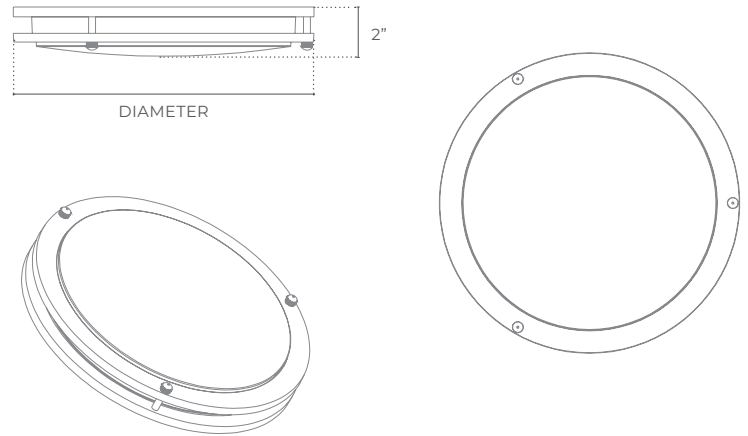

DUNTON HOUSE

DECORATIVE LIGHTING

AVI SMART FLUSH MOUNT LED

PROJECT DATE

COMMENTS

DISCONTINUED

PHYSICAL	
Material	Metal
Mounting	Surface
Lens	PS Diffuser
Finish	Black or Brushed Nickel
Source	LED
CCT	RGBCW (RGB + 6500K + 2700K)
CRI	80+ or 90+

ENERGY CHART

DIAMETER inches	DELIVERED LUMENS	WATTAGE	EFFICACY lm/w
12	1100	15	80
14	1500	20	80
16	2000	25	80

ORDERING LOGIC

EX: AVI SMART-12-80-BK

FAMILY	DIAMETER	CRI	FINISH
AVI SMART	12 12"	80 80+ STANDARD	BK Black
	14 14"	90 90+	BN Brushed Nickel
	16 16"		