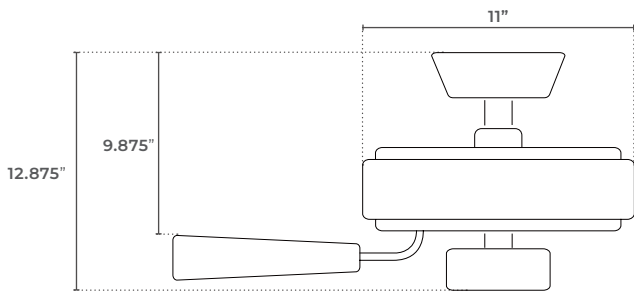

DIMENSIONS

ADDITIONAL SPECIFICATIONS

Weight-Average Airflow CFMave:	3441
Energy Use Wave:	36
Estimated Yearly Energy Cost (\$):	10
Efficiency (CFM/W):	95
Airflow at High Speed (CFM):	4916.02
RPM/Low:	59-62 (Amps: 0.22, Watts: 9.83)
RPM/High:	167-174 (Amps: 0.49, Watts: 57.47)