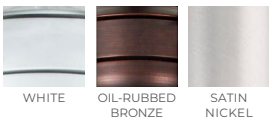

HOUSING FINISH

AVOCET CEILING FAN

Avocet is a 52-inch traditional damp location listed indoor/outdoor ceiling fan with a 3-speed AC motor available in a variety of finishes.

- Residential
- Commercial
- Hospitality

PHYSICAL

Material	Metal
Blade Material	5 ABS Blades
Mounting	Suspended
Fan Diameter	52"
Housing Finish	Oil Rubbed Bronze, White, Satin Nickel
Blade Finish	Oil Rubbed Bronze, White, Chrome, Wood Grain Weathered Brown
Sloped Ceiling Accommodation	Yes - 23° Maximum
Downrod Length	4.5" Standard, 40" Maximum
Blade Pitch	12°

PERFORMANCE

Warranty	10 years for motor, 2 years for blade and housing
Certification	Damp Location, UL
Features	Quiet Operation
Reversible	Yes

ELECTRICAL

Wattage	60W Motor / 9W Maximum per socket
Voltage	120V
Motor	Premium Silicone Steel AC Motor (153x13mm)
Control	Pull Chain