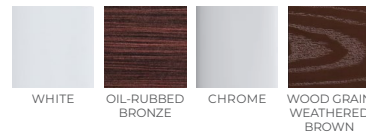

### PHYSICAL

Material	Metal
Blade Material	5 ABS Blades
Mounting	Suspended
Fan Diameter	52"
Housing Finish	Oil Rubbed Bronze, White, Satin Nickel
Blade Finish	Oil Rubbed Bronze, White, Chrome, Wood Grain Weathered Brown
Sloped Ceiling Accommodation	Yes - 23° Maximum
Downrod Length	4.5" Standard, 40" Maximum
Blade Pitch	12°

### BLADE FINISH

SEE ORDERING LOGIC ON PAGE 2

ORDERING LOGIC

EX: AVOCET-WH-WH

FAMILY	HOUSING FINISH	BLADE FINISH
<b>AVOCET</b>		
	<b>WH</b> White	<b>WH</b> White
	<b>ORB</b> Oil Rubbed Bronze	<b>ORB</b> Oil Rubbed Bronze
	<b>SN</b> Satin Nickel	<b>CH</b> Chrome
		<b>WGWB</b> Wood Grain Weathered Brown

ADDITIONAL IMAGERY

**AVOCET-ORB-WGWB**  
Oil Rubbed Bronze Housing Finish / Wood Grain Weathered Brown Blade Finish

**AVOCET-WH-WH**  
White Housing Finish / White Blade Finish

**AVOCET-SN-CH**  
Satin Nickel Housing Finish / Chrome Blade Finish