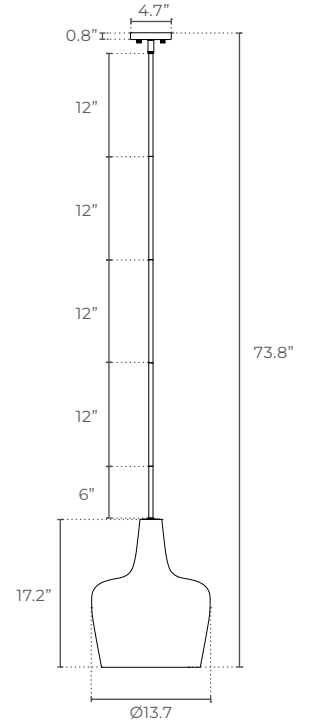

DUNTON HOUSE

DECORATIVE LIGHTING

BELLE PENDANT E26

PROJECT DATE

COMMENTS

PHYSICAL

Material	Metal
Lens Material	Glass
Mounting	Suspended (Stem Mount: 1 x 6", 4 x 12")
Finish	Matte Black, Brushed Nickel, Brushed Gold
Source	1 X E26 (Lamp Not Included)

PERFORMANCE

Warranty	5 year
Certification	Dry Location, cETLus

ELECTRICAL

Wattage	60W Maximum
Voltage	120V
Dimmable	Yes

NOTES

Usage	Indoor Only
-------	-------------

ORDERING LOGIC

EX: BELLE-BK