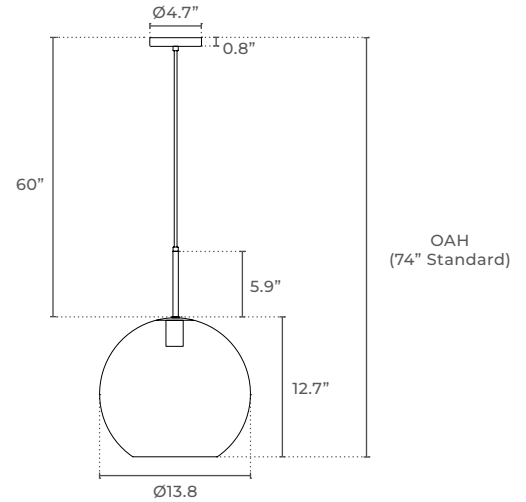

DUNTON HOUSE

DECORATIVE LIGHTING

BUTTE PENDANT E26

PROJECT DATE

COMMENTS

PHYSICAL

Material	Metal
Lens Material	Glass
Mounting	Suspended
Finish	Matte Black, Brass, Chrome
Source	1 X E26 (Lamp Not Included)

PERFORMANCE

Warranty	5 year
Certification	Dry Location, cETLus

ELECTRICAL

Wattage	60W Maximum
Voltage	120V
Dimmable	Yes

DIMENSIONS

NOTES

Usage	Indoor Only
-------	-------------

ORDERING LOGIC

EX: BUTTE-BK