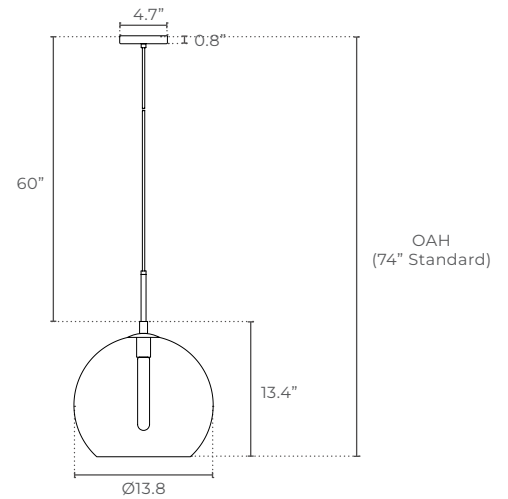

DUNTON HOUSE

DECORATIVE LIGHTING

BUTTE PENDANT E26

PROJECT DATE

COMMENTS

PHYSICAL

Material	Metal
Lens Material	Glass
Mounting	Suspended
Finish	Matte Black, Brass, Chrome
Source	1 X E26 (Lamp Not Included)

PERFORMANCE

Warranty	5 year
Certification	Dry Location, cETLus

ELECTRICAL

Wattage	60W Maximum
Voltage	120V
Dimmable	Yes

NOTES

Usage	Indoor Only
-------	-------------

ORDERING LOGIC

EX: BUTTE-BK

FAMILY	FINISH	OAH
BUTTE		
BK	Matte Black	(blank) 74" Standard
BR	Brass	XX" Specify Custom OAH
CH	Chrome	