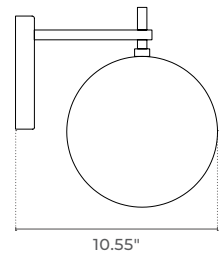

DUNTON HOUSE

DECORATIVE LIGHTING

CAL 1 VANITY E26

PROJECT _____ DATE _____

COMMENTS _____

PHYSICAL

Material	Iron & Glass
Mounting	Wall Mount
Finish	Matte Black, Matte Black & Gold, Brushed Nickel, Champagne Gold, Chrome, Matte White
Source	1 x E26, B10 Shape (Lamp Not Included)
Dimensions	Height: 10.43" / Diameter: 7.87" / Depth: 10.55"

PERFORMANCE

Warranty	5 years
Certification	ETL

ELECTRICAL

Wattage	25W Maximum
Voltage	90-240V

DIMENSIONS

Side View

NOTES

Usage Indoor Only

ORDERING LOGIC

EX: CAL-1-BK

FAMILY	TYPE	FINISH
CAL	1	
	1 1 Lamp	BK Matte Black
		BKG Matte Black & Gold
		BN Brushed Nickel
		CG Champagne Gold
		CH Chrome
		WH Matte White