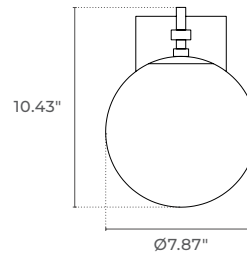

DUNTON HOUSE

DECORATIVE LIGHTING

CAL 1 VANITY E26

PROJECT _____ DATE _____

COMMENTS _____

PHYSICAL

Material	Iron & Glass
Mounting	Wall Mount
Finish	Matte Black, Matte Black & Gold, Brushed Nickel, Champagne Gold, Chrome, Matte White
Source	1 x E26, B10 Shape (Lamp Not Included)
Dimensions	Height: 10.43" / Diameter: 7.87" / Depth: 10.55"

PERFORMANCE

Warranty	5 years
Certification	ETL

ELECTRICAL

Wattage	25W Maximum
Voltage	90-240V

DIMENSIONS

Front View

Side View

NOTES