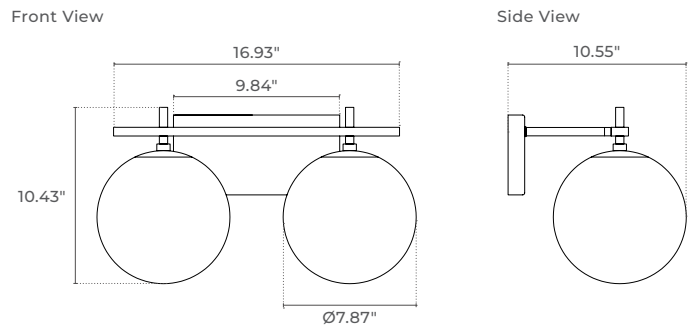

DUNTON HOUSE

DECORATIVE LIGHTING

CAL 2 VANITY E26

PROJECT _____ DATE _____

COMMENTS _____

PHYSICAL

Material	Iron & Glass
Mounting	Wall Mount
Finish	Matte Black, Matte Black & Gold, Brushed Nickel, Champagne Gold, Chrome, Matte White
Source	2 x E26, B10 Shape (Lamps Not Included)

PERFORMANCE

Warranty	5 years
Certification	ETL

ELECTRICAL

Wattage	25W Maximum Per Socket
Voltage	90-240V

DIMENSIONS

NOTES

Usage Indoor Only

ORDERING LOGIC