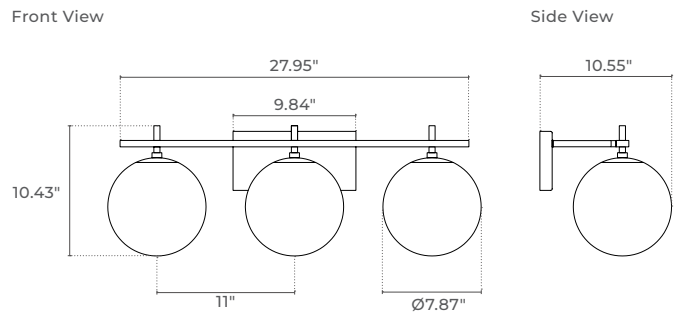

DUNTON HOUSE

DECORATIVE LIGHTING

CAL 3 VANITY E26

PROJECT DATE

COMMENTS

PHYSICAL

Material	Iron & Glass
Mounting	Wall Mount
Finish	Matte Black, Matte Black & Gold, Brushed Nickel, Champagne Gold, Chrome, Matte White
Source	3 x E26, B10 Shape (Lamps Not Included)

PERFORMANCE

Warranty	5 years
Certification	ETL

ELECTRICAL

Wattage	25W Maximum Per Socket
Voltage	90-240V

ORDERING LOGIC

EX: CAL-3-BK

FAMILY	TYPE	FINISH
CAL	3	
	3 3 Lamp	BK Matte Black
		BKG Matte Black & Gold
		BN Brushed Nickel
		CG Champagne Gold
		CH Chrome
		WH Matte White

DIMENSIONS

NOTES

Usage Indoor Only

ADDITIONAL IMAGERY

CAL-3-BK

CAL-3-BKG