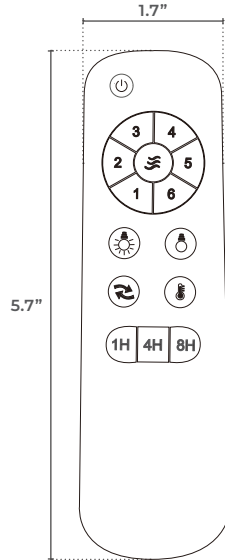

PROJECT DATE

COMMENTS

IN STOCK

ENERGY CHART

SPEED SETTING	1	2	3	4	5	6
RPM	86	110	126	144	163	197
Amps	0.06	0.08	0.10	0.13	0.17	0.28
Wattage	6.10	8.60	11.40	15.80	21.50	37.30
CFM	6000	6000	6200	6300	6500	7000
CFM/Watts	984	698	544	399	302	188

DOWNROD ORDERING LOGIC (ORDER SEPARATELY)

EX: DR-G-SN-24

FAMILY	FINISH	LENGTH*
DR-G		
SN	Satin Nickel	24 24"
BK	Black	36 36"
WH	White	

ORDERING NOTES

- * Other downrod lengths available upon requests.
- * Standard downrod length is 8"

DIMENSIONS

ADDITIONAL IMAGERY

CIRRUS-BK

CIRRUS-WH

STANDARD REMOTE CONTROL

6RC-WH

DIMENSIONS

FUNCTIONS

WALL CONTROL ACCESSORIES

6WC-DIM

6WC-DIM DIMENSIONS