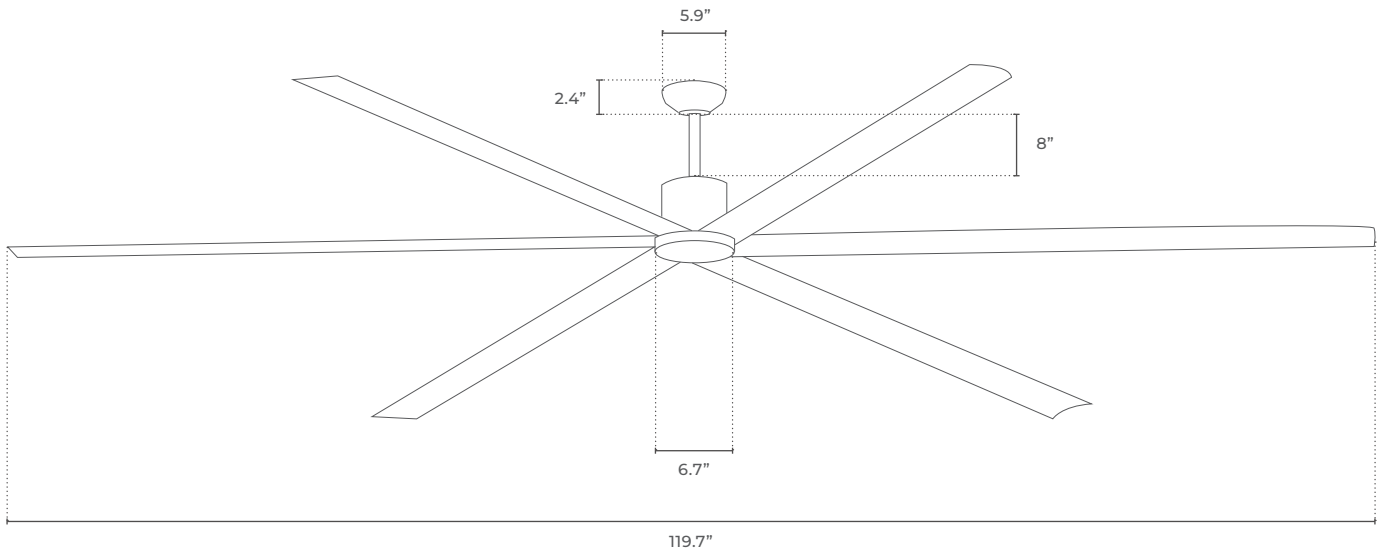

DOWNROD ORDERING LOGIC (ORDER SEPARATELY)

EX: DR-G-SN-24

FAMILY	FINISH	LENGTH*
DR-G		
SN	Satin Nickel	24 24"
BK	Black	36 36"
WH	White	

ORDERING NOTES

- * Other downrod lengths available upon requests.
- * Standard downrod length is 8"

DIMENSIONS

ADDITIONAL IMAGERY

CIRRUS-BK

CIRRUS-WH

STANDARD REMOTE CONTROL

6RC-WH

DIMENSIONS

FUNCTIONS