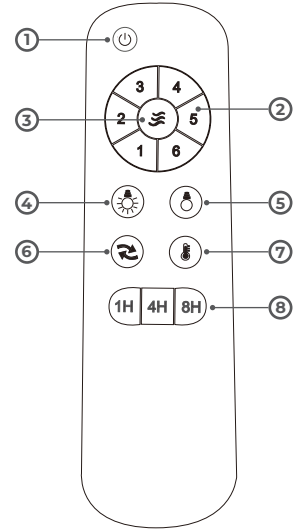

ACCESSORIES ORDERING LOGIC ON PAGE 2

ACCESSORIES ORDERING LOGIC (ORDER SEPARATELY)

EX: 6WC-DIM

CONTROL ACCESSORIES

6WC-DIM	6-Speed Fan and Light Kit Dimmer Wall Control <small>CLICK HERE FOR ACCESSORY SPECIFICATION SHEET</small>
----------------	--

DOWNROD ORDERING LOGIC (ORDER SEPARATELY)

EX: DR-G-SN-24

FAMILY	FINISH	LENGTH*
DR-G		
SN	Satin Nickel	24 24"
BK	Black	36 36"
WH	White	

ORDERING NOTES

- * Other downrod lengths available upon requests.
- * Standard downrod length is 8"

DIMENSIONS

ADDITIONAL IMAGERY

CIRRUS-BK

CIRRUS-WH

STANDARD REMOTE CONTROL

6RC-WH

DIMENSIONS

FUNCTIONS

1. Fan ON/OFF Function
2. Fan Speed Settings (1: Lowest / 6: Highest)
3. Natural Wind: Automatic Fan Speeds
4. Light ON Function
5. Light OFF Function
6. Reverse Fan Direction (Reverse Switch)
7. Thermostat:
 - When temperature is greater than 82.4°F(28°C), the fan starts at Speed 6
 - When temperature is greater than 73.4°F(23°C), the fan starts at Speed 3
 - When temperature is lower than 73.4°F(23°C), the fan stops
8. Timer (1 hr / 4 hr / 8 hr)