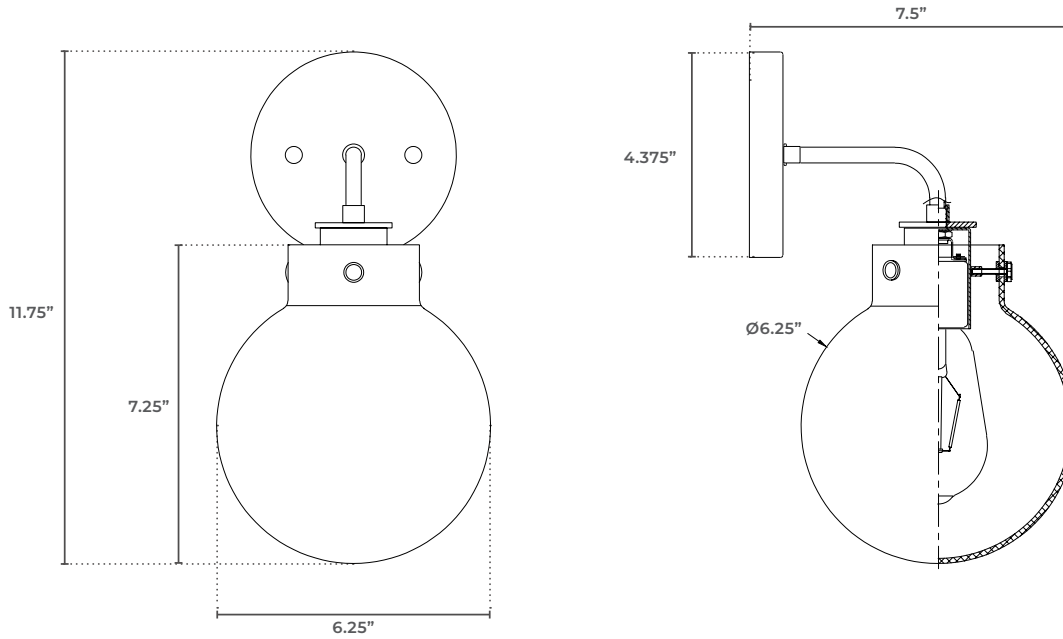

DUNTON HOUSE

DECORATIVE LIGHTING

CLARK-1 VANITY E26

PROJECT DATE

COMMENTS

PHYSICAL

Material	Metal
Lens Material	Clear Glass
Mounting	Wall Mounted (Up or Down)
Finish	Black, Brushed Nickel, Black + Gold
Source	1 x E26, Decorative Type A Shape Recommended (Lamp Not Included)
Dimensions	W 6.25" x D 7.5" x H 11.75"

ORDERING LOGIC

FAMILY	TYPE	FINISH
CLARK	1	
	1 1 Lamp	BK Matte Black
		BN Brushed Nickel
		BKGD Black + Gold

Matte Black

Brushed Nickel

Black + Gold

DIMENSIONAL DATA

HEIGHT inches	WIDTH inches	DEPTH inches
11.75	6.25	7.5

NOTES

Usage	Indoor Only
-------	-------------

EX: CLARK-1-BK

DIMENSIONS

CLARK FAMILY

CLARK-WL
EXTERIOR SCNCE E26

CLARK-2
VANITY E26

CLARK-3
VANITY E26