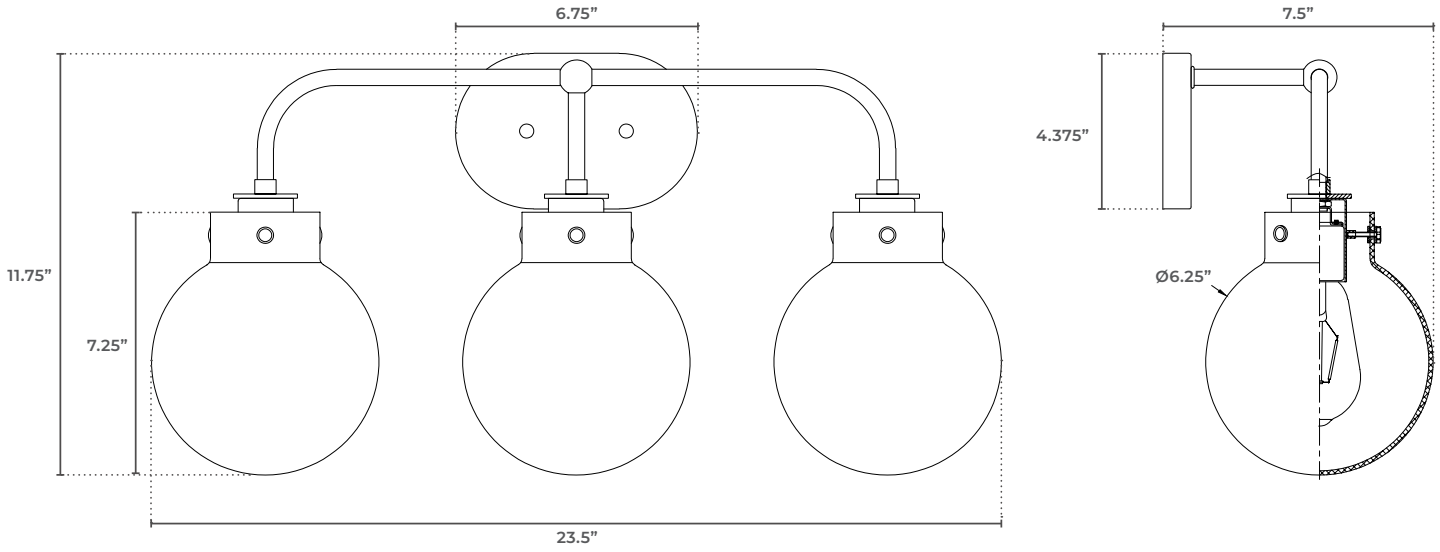

DUNTON HOUSE

DECORATIVE LIGHTING

CLARK-3 VANITY E26

PROJECT DATE

COMMENTS

PHYSICAL

Material	Metal
Lens Material	Clear Glass
Mounting	Wall Mounted (Up or Down)
Finish	Black, Brushed Nickel, Black + Gold
Source	3 x E26, Decorative Type A Shape Recommended (Lamps Not Included)
Dimensions	W 23.5" x D 7.5" x H 11.75"

ORDERING LOGIC

FAMILY	TYPE	FINISH
CLARK	3	
	3 3 Lamp	BK Matte Black
		BN Brushed Nickel
		BKGD Black + Gold

Matte Black

Brushed Nickel

Black + Gold

DIMENSIONAL DATA

HEIGHT inches	WIDTH inches	DEPTH inches
11.75	23.5	7.5

NOTES

Usage	Indoor Only
-------	-------------

EX: CLARK-3-BK

DIMENSIONS

CLARK FAMILY

CLARK-WL
EXTERIOR SCENCE E26

CLARK-1
VANITY E26

CLARK-2
VANITY E26