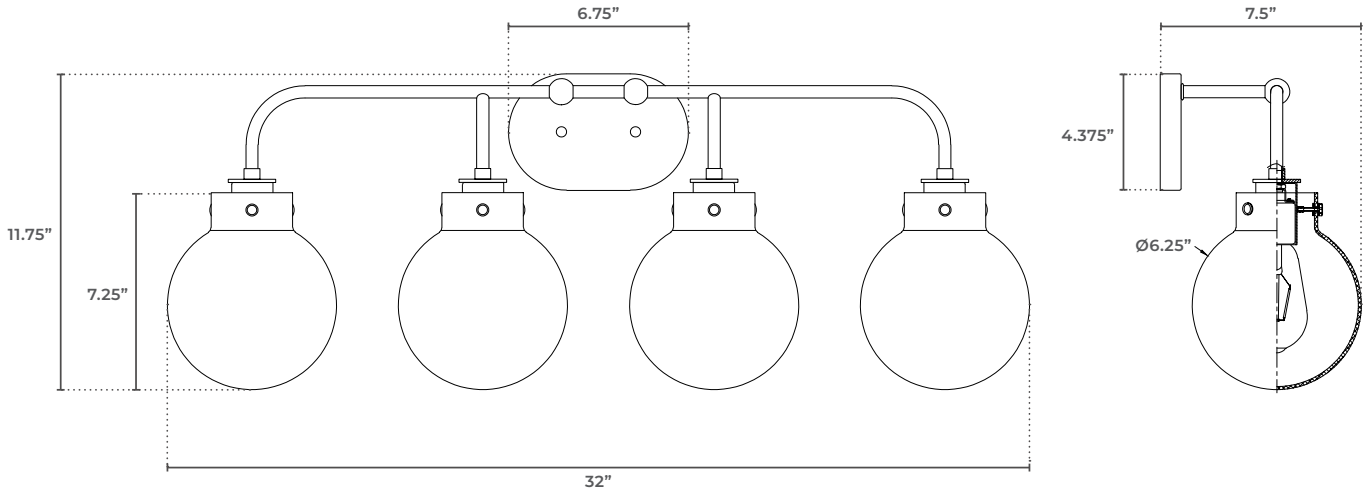

DUNTON HOUSE

DECORATIVE LIGHTING

CLARK-4 VANITY E26

PROJECT DATE

COMMENTS

PHYSICAL

Material	Metal
Lens Material	Clear Glass
Mounting	Wall Mounted (Up or Down)
Finish	Black, Brushed Nickel, Black + Gold
Source	4 x E26, Decorative Type A Shape Recommended (Lamps Not Included)
Dimensions	W 32" x D 7.5" x H 11.75"

ORDERING LOGIC

FAMILY	TYPE	FINISH
CLARK	4	
	4 4 Lamp	BK Matte Black
		BN Brushed Nickel
		BKGD Black + Gold

Matte Black

Brushed Nickel

Black + Gold

DIMENSIONAL DATA

HEIGHT inches	WIDTH inches	DEPTH inches
11.75	32	7.5

NOTES

Usage	Indoor Only
-------	-------------

EX: CLARK-4-BK

DIMENSIONS

CLARK FAMILY

CLARK-WL
EXTERIOR SCNCE E26

CLARK-1
VANITY E26

CLARK-2
VANITY E26