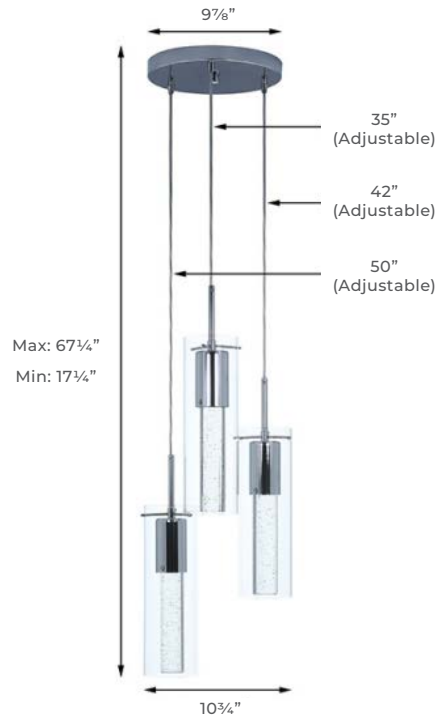

DUNTON HOUSE

DECORATIVE LIGHTING

CLOE-3 PENDANT GU10

PROJECT DATE

COMMENTS

PHYSICAL

Material	Metal
Lens Material	Outer Clear Glass and Inner Cylinder Bubble Crystal
Mounting	Suspended Ceiling (35"-50" Adjustable Cords)
Finish	Matte Black, Chrome
Source	3 x 6.5W GU10 (Lamp Included)
Sloped Ceiling	Yes

PERFORMANCE

Warranty	5 years
Certification	cETLus, Dry Location
CCT	3000K

ELECTRICAL

Wattage	3 x 10W Maximum
Voltage	120V

ORDERING LOGIC

EX: CLOE-3-BK

FAMILY	FINISH
CLOE-3	<input type="text"/>
	BK Matte Black
	CH Chrome

Chrome

Matte Black

ENERGY CHART

HEIGHT inches	WIDTH inches	DELIVERED LUMENS	WATTAGE	EFFICACY lm/w
Max: 67-1/4 Min: 17-1/4	10-3/4	-	6.5	-

NOTES

Usage	Indoor Only
-------	-------------

DIMENSIONS

ADDITIONAL IMAGERY