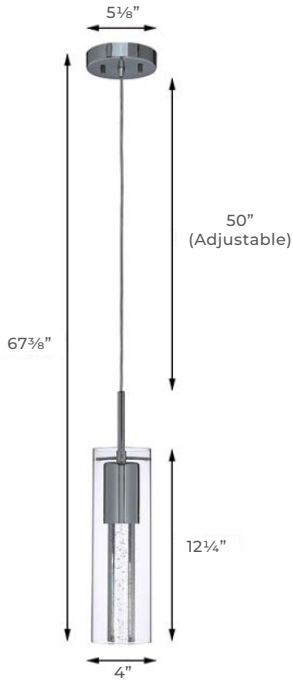

DIMENSIONS

CLOE-CY