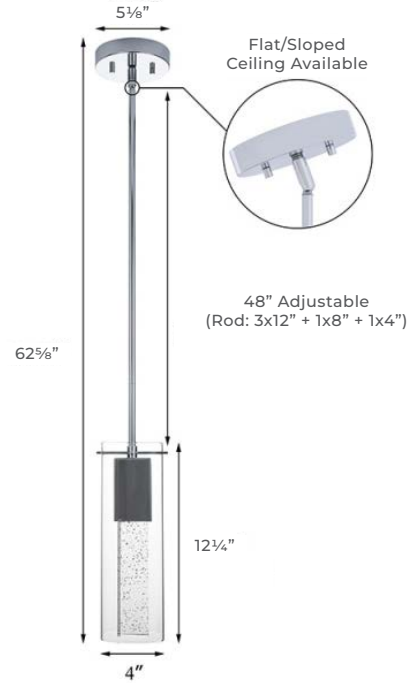

DUNTON HOUSE

DECORATIVE LIGHTING

CLOE PENDANT GU10

PROJECT DATE

COMMENTS

PHYSICAL

Material	Metal
Lens Material	Outer Clear Glass and Inner Cylinder or Square Bubble Crystal
Mounting	Suspended Ceiling
Finish	Matte Black, Chrome
Source	1 x 6.5W GU10 (Lamp Included)
Sloped Ceiling	Yes

PERFORMANCE

Warranty	5 years
Certification	cETLus, Dry Location
CCT	3000K
CRI	90

ELECTRICAL

Wattage	10W Maximum
Voltage	120V
Dimmable	Yes

ORDERING LOGIC

FAMILY	SHAPE	FINISH
CLOE		
CY	Cylinder Crystal Shape	BK Matte Black
SQ	Square Crystal Shape	CH Chrome

CLOE-CY

CLOE-SQ

ENERGY CHART

HEIGHT inches	WIDTH inches	DELIVERED LUMENS	WATTAGE	EFFICACY lm/w
12-1/4	4	500	6.5	77

NOTES

Usage	Indoor Only
-------	-------------

EX: CLOE-CY-BK

DIMENSIONS

CLOE-CY

CLOE-SQ

ADDITIONAL IMAGERY