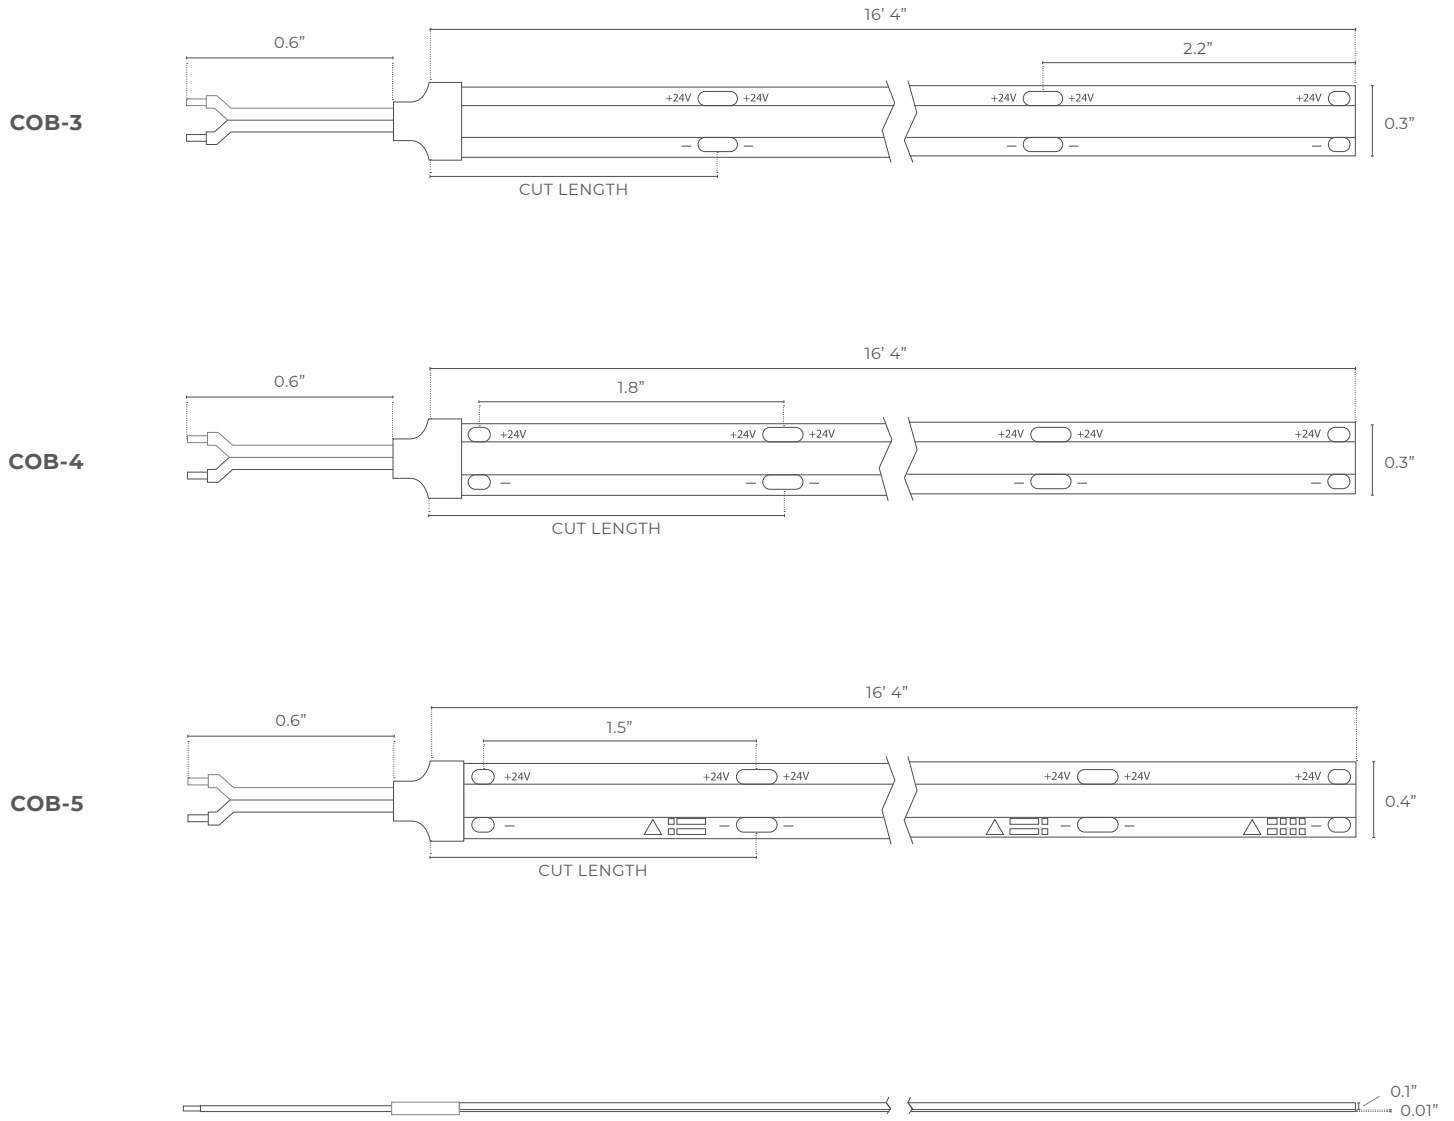

COB STATIC WHITE LED TAPELIGHT COB

The COB is a flexible LED ribbon light that offers 90+ CRI with a variety of color temperatures.

- Static-White Family
- Up to 100 Lumens per Foot
- Indoor / Outdoor

PROJECT DATE

COMMENTS

IP20 IP67

PHYSICAL

Mounting	3M Adhesive
Cut Length	Varies, See Back
Maximum Run	16' 4"
CCT	2700K, 3000K, 4000K, 6500K
CRI	90+
Distribution Angle	170°

ELECTRICAL

Voltage	24V DC Constant Voltage Output
Dimming	0-10V

ENERGY CHART

TYPE	POWER w/ft	LUMENS/FT	EFFICACY lm/w
COB-3	3.7	305	100
COB-4	4.3	427	100
COB-5	5.5	518	94

ORDERING LOGIC

EX: COB-3-27-IP20-ST

FAMILY	POWER	CCT	IP RATING	LENGTH
COB				ST
	3 3.7W/Ft	27 2700K	IP20 IP20	ST 16'; Cut in Field STANDARD
	4 4.3W/Ft	30 3000K	IP67 IP67	
	5 5.5W/Ft	40 4000K		
		65 6500K		

DIMENSIONS

CONNECTION DRAWINGS OF SINGLE COLOR