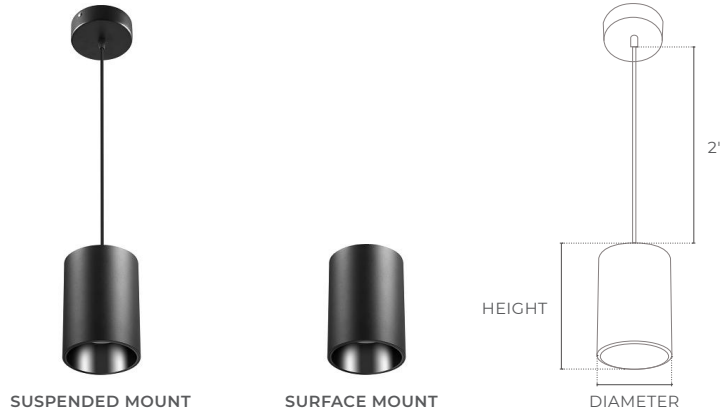

## CYR CYLINDER ROUND LED

The CYR Series is a round LED cylinder that can be surface mounted or suspended, offers a wide variety of finish options, and has a CRI of over 90.

- Black or White Finish
- Black, Silver, or White Reflector
- 15°, 30°, or 45° Beam Angle

### PHYSICAL

Material	Aluminum
Mounting	Surface or Suspended
Reflector Color	Black, Silver, White
Finish	Black or White
CCT	2700K, 3000K, 4000K, 5000K
CRI	90+
Beam Angle	15°, 30°, 45°
Cable Length	2' Standard
Ceiling Canopy Size	4.8"