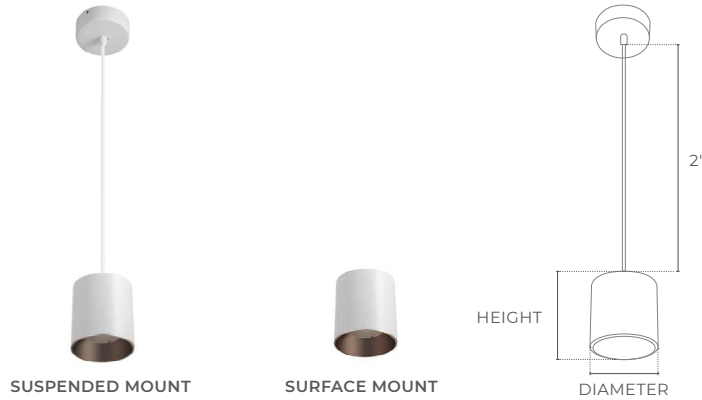

## CYRDL CYLINDER ROUND LED DARKLIGHT

The CYRDL is a round LED cylinder with darklight technology for improved glare control and reduced aperture brightness. CYRDL can be surface mounted or suspended, offers multiple CCT options, and has a CRI of over 90.

- Black or White Finish
- 50° Beam Angle

### PHYSICAL

Material	Aluminum
Mounting	Surface or Suspended
Reflector Finish	Black (Darklight)
Housing Finish	Black or White
Cable Length	2' Standard
Ceiling Canopy Size	4.8"

### ENERGY CHART

NOMINAL SIZE	HEIGHT inches	DIAMETER inches	DELIVERED LUMENS	WATTAGE	EFFICACY lm/w	MOUNTING
4SM	4.8	4.4	1200	15	80	Surface
5SM	6.0	5.1	1600	20	80	
6SM	7.3	6.8	2400	30	80	
7SM	7.9	7.6	3200	40	80	
3SP	3.5	3.5	640	8	80	Suspended
4SP	4.8	4.4	1200	15	80	
5SP	6.0	5.1	1600	20	80	
6SP	7.3	6.8	2400	30	80	
7SP	7.9	7.6	3200	40	80	