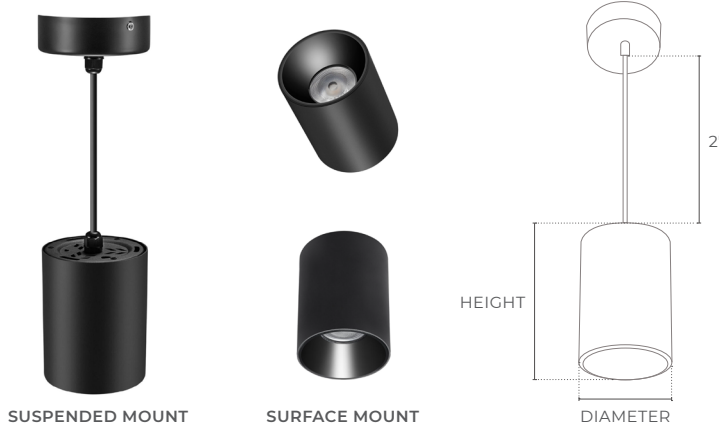

CYRO CYLINDER ROUND OUTDOOR LED

The CYRO Series is a round LED cylinder that can be surface mounted or suspended, offers a wide variety of finish options, and has a CRI of over 90.

- Black or White Finish
- Black, Silver, or White Reflector
- 20° or 40° Beam Angle

PROJECT _____ DATE _____

COMMENTS _____

PHYSICAL

| | |
|-----------------|----------------------------|
| Material | Aluminum |
| Mounting | Surface or Suspended |
| Reflector Color | Black, Silver, White |
| Finish | Black or White |
| CCT | 2700K, 3000K, 4000K, 5000K |
| CRI | 90+ |
| Beam Angle | 20°, 40° |

ORDERING LOGIC

EX: CYRO-1SM-30-27-ONF-20-BK-BK

| FAMILY | SIZE | WATTAGE | CCT | DIMMABLE | BEAM ANGLE | FINISH | REFLECTOR COLOR | OPTIONS |
|-------------|-------------|---------------|-----------------|-------------------|---------------|-----------------|------------------|---|
| CYRO | | | | | | | | |
| 1SM | 1 Surface | 30 30W | 27 2700K | ONF On/Off | 20 20° | BK Black | BK Black | CC Custom Configurations FOR ADDITIONAL OPTIONS CONTACT SALES@SAGE.LIGHTING |
| 2SM | 2 Surface | 40 40W | 30 3000K | TR Triac | 40 40° | WH White | SL Silver | |
| 3SM | 3 Surface | 50 50W | 40 4000K | 0-10 0-10V | | | WH White | |
| 4SM | 4 Surface | 55 55W | 50 5000K | | | | | |
| 1SP | 1 Suspended | 8 8W | | | | | | |
| 2SP | 2 Suspended | 15 15W | | | | | | |
| 3SP | 3 Suspended | 20 20W | | | | | | |
| 4SP | 4 Suspended | 30 30W | | | | | | |
| 5SP | 5 Suspended | 40 40W | | | | | | |
| 6SP | 6 Suspended | 50 50W | | | | | | |
| 7SP | 7 Suspended | 55 55W | | | | | | |