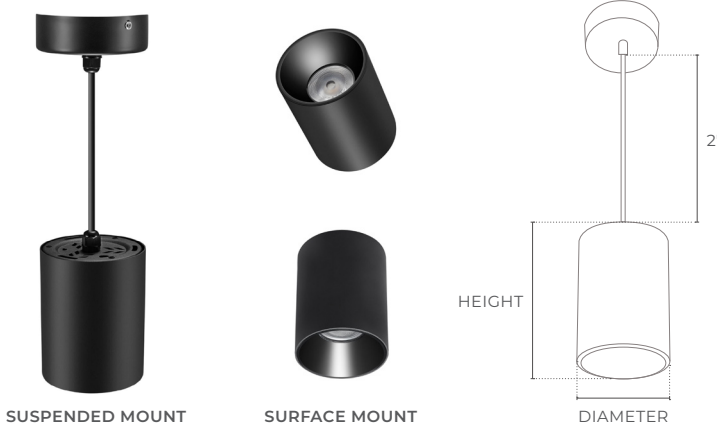

### ENERGY CHART

NOMINAL SIZE	HEIGHT inches	DIAMETER inches	DELIVERED LUMENS	WATTAGE	EFFICACY lm/w	MOUNTING
3HSP	6.0	3.0	1200	15	80	Suspended
4HSP	6.0	3.8	1600	20	80	
5HSP	6.0	4.5	2400	30	80	
6LSP	6.4	5.5	3200	40	80	
6HSP	6.4	5.5	4000	50	80	
7SP	7.1	6.6	4400	60	73	
8SP	8.4	8.1	6500	90	72	
4LSM	6.0	3.8	1200	15	80	
4HSM	6.0	3.8	1600	20	80	
5HSM	6.0	4.5	2400	30	80	
6LSM	6.4	5.5	3200	40	80	
6HSM	6.4	5.5	4000	50	80	
7SM	7.1	6.6	4400	60	73	
8SM	8.4	8.1	6500	90	72	

## CYRO GEN 2 CYLINDER ROUND OUTDOOR LED

The CYRO GEN 2 Series is our updated round LED cylinder that can be surface mounted or suspended, offers multiple finish options, and has a CRI of over 90. CYRO is available with darklight technology and it is IP65 rated for outdoor applications.

- Black or White Finish
- Black, Silver or White Reflector
- 20° or 40° Beam Angle

### PHYSICAL

Material	Aluminum
Mounting	Surface or Suspended
Housing Finish	Black or White
Reflector Finish	Black (Darklight), Silver or White
Cable Length	2' Standard
Ceiling Canopy Size	4.8"