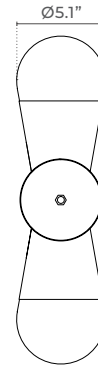

#### PHYSICAL

Material	Iron & Glass
Lens Material	Opal Glass
Mounting	Wall Mount
Finish	Matte Black, Brushed Nickel, Champagne Gold, Chrome, Matte White
Source	2 x E26, A19 and ST58 shape compatible (Lamp Not Included, LED lamp recommended due to enclosed glass)
Dimensions	Width: 5.1" / Height: 18.9" / Depth: 7.9"

#### ORDERING LOGIC

EX: DAX-BK

FAMILY	FINISH
<b>DAX</b>	
<b>BK</b>	Matte Black
<b>BN</b>	Brushed Nickel
<b>CG</b>	Champagne Gold
<b>CH</b>	Chrome
<b>WH</b>	Matte White

#### DIMENSIONS

Back View

Side View