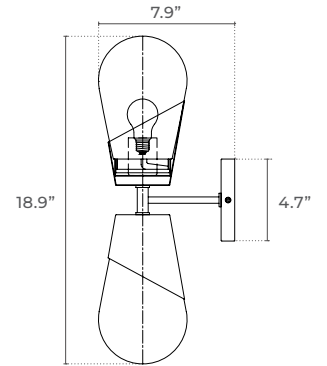

#### PHYSICAL

Material	Iron & Glass
Lens Material	Opal Glass
Mounting	Wall Mount
Finish	Matte Black, Brushed Nickel, Champagne Gold, Chrome, Matte White
Source	2 x E26, A19 and ST58 shape compatible (Lamp Not Included, LED lamp recommended due to enclosed glass)
Dimensions	Width: 5.1" / Height: 18.9" / Depth: 7.9"

#### DIMENSIONS

Back View

Side View