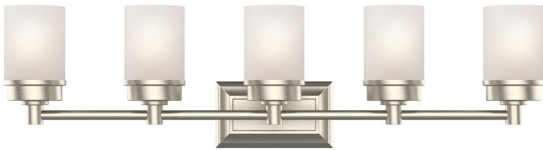

#### PHYSICAL

Material	Metal & Frosted Glass
Mounting	Wall Mount (Up or Down)
Finish	Black, Brass, Oil-Rubbed Bronze, Brushed Nickel, Chrome
Source	1 x E26, Type A or SBCFL Shape Recommended (Lamp Not Included)
Dimensions	9.75"H X 4.5"W X 6"D

#### ORDERING LOGIC

EX: DROP-1-BK

FAMILY	TYPE	FINISH
<b>DROP</b>	<b>1</b>	
	<b>1</b> 1 Lamp	<b>BK</b> Black <b>BR</b> Brass <b>BZ</b> Oil-Rubbed Bronze <b>BN</b> Brushed Nickel <b>CH</b> Chrome

**DROP FAMILY**

**DROP-2**  
VANITY E26

**DROP-3**  
VANITY E26

**DROP-4**  
VANITY E26

**DROP-5**  
VANITY E26

**DROP-C**  
CHANDELIER E26 CHAIN + STEM

**DROP-MP**  
MINI PENDANT E26 CABLE + STEM