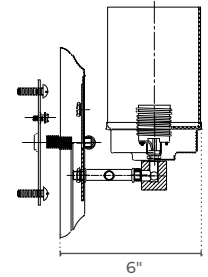

#### PHYSICAL

Material	Metal & Frosted Glass
Mounting	Wall Mount (Up or Down)
Finish	Black, Brass, Oil-Rubbed Bronze, Brushed Nickel, Chrome
Source	1 x E26, Type A or SBCFL Shape Recommended (Lamp Not Included)
Dimensions	9.75"H X 4.5"W X 6"D

#### DIMENSIONS

Front View

Side View