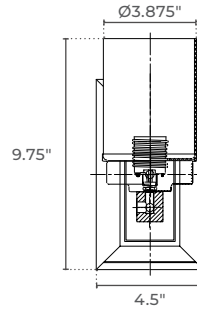

#### PHYSICAL

Material	Metal & Frosted Glass
Mounting	Wall Mount (Up or Down)
Finish	Black, Brass, Oil-Rubbed Bronze, Brushed Nickel, Chrome
Source	1 x E26, Type A or SBCFL Shape Recommended (Lamp Not Included)
Dimensions	9.75"H X 4.5"W X 6"D

#### DIMENSIONS

Front View

Side View