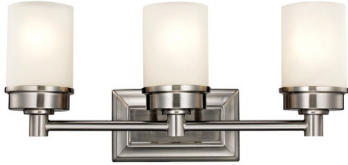

DUNTON HOUSE

DECORATIVE LIGHTING

DROP-2 VANITY E26

PROJECT DATE

COMMENTS

PHYSICAL

Material	Metal & Frosted Glass
Mounting	Wall Mount (Up or Down)
Finish	Black, Brass, Oil-Rubbed Bronze, Brushed Nickel, Chrome
Source	1 x E26, Type A or SBCFL Shape Recommended (Lamp Not Included)
Dimensions	9.375"H X 11.875"W X 5.75"D

DIMENSIONS

NOTES

Usage Indoor Only

ORDERING LOGIC

EX: DROP-2-BK

FAMILY	TYPE	FINISH
DROP	2	
	2 2 Lamp	BK Black
		BR Brass
		BZ Oil-Rubbed Bronze
		BN Brushed Nickel
		CH Chrome

DROP FAMILY

DROP-1
VANITY E26

DROP-3
VANITY E26

DROP-4
VANITY E26

DROP-5
VANITY E26

DROP-C
CHANDELIER E26 CHAIN + STEM

DROP-MP
MINI PENDANT E26 CABLE + STEM