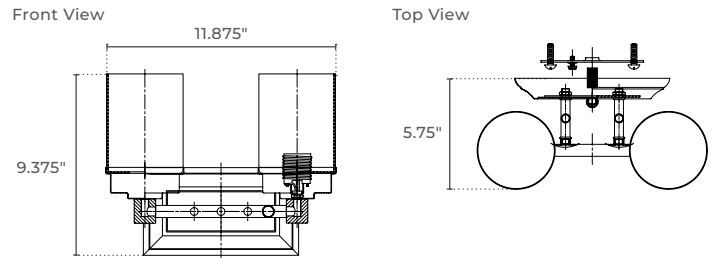

DUNTON HOUSE

DECORATIVE LIGHTING

DROP-2 VANITY E26

PROJECT DATE

COMMENTS

PHYSICAL

Material	Metal & Frosted Glass
Mounting	Wall Mount (Up or Down)
Finish	Black, Brass, Oil-Rubbed Bronze, Brushed Nickel, Chrome
Source	1 x E26, Type A or SBCFL Shape Recommended (Lamp Not Included)
Dimensions	9.375"H X 11.875"W X 5.75"D

DIMENSIONS

NOTES

Usage Indoor Only

ORDERING LOGIC

EX: DROP-2-BK

FAMILY	TYPE	FINISH
DROP	2	
	2 2 Lamp	BK Black
		BR Brass
		BZ Oil-Rubbed Bronze
		BN Brushed Nickel
		CH Chrome

DROP FAMILY

DROP-1
VANITY E26