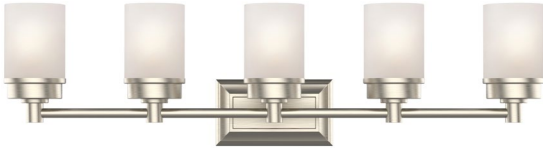

DUNTON HOUSE

DECORATIVE LIGHTING

DROP-2 VANITY E26

PROJECT DATE

COMMENTS

PHYSICAL

Material	Metal & Frosted Glass
Mounting	Wall Mount (Up or Down)
Finish	Black, Brass, Oil-Rubbed Bronze, Brushed Nickel, Chrome
Source	1 x E26, Type A or SBCFL Shape Recommended (Lamp Not Included)
Dimensions	9.375"H X 11.875"W X 5.75"D

DIMENSIONS

NOTES

Usage Indoor Only

ORDERING LOGIC

EX: DROP-2-BK

FAMILY	TYPE	FINISH
DROP	2	
	2 2 Lamp	BK Black
		BR Brass
		BZ Oil-Rubbed Bronze
		BN Brushed Nickel
		CH Chrome

DROP FAMILY

DROP-1
VANITY E26

DROP-3
VANITY E26

DROP-4
VANITY E26

DROP-5
VANITY E26

DROP-C
CHANDELIER E26 CHAIN + STEM

DROP-MP
MINI PENDANT E26 CABLE + STEM