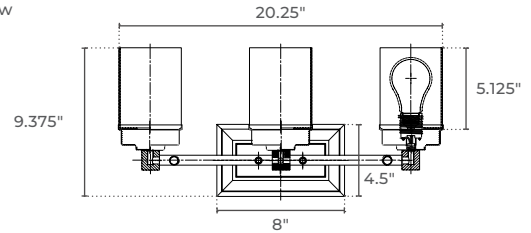

DUNTON HOUSE

DECORATIVE LIGHTING

DROP-3 VANITY E26

PROJECT _____ DATE _____

COMMENTS _____

PHYSICAL

Material	Metal & Frosted Glass
Mounting	Wall Mount (Up or Down)
Finish	Black, Brass, Oil-Rubbed Bronze, Brushed Nickel, Chrome
Source	3 x E26, Type A or SBCFL Shape Recommended (Lamps Not Included)
Dimensions	9.375"H X 20.25"W X 5.75"D

DIMENSIONS

Front View

Top View

NOTES

Usage Indoor Only

ORDERING LOGIC

EX: DROP-3-BK

FAMILY	TYPE	FINISH
DROP	3	
	3 3 Lamp	BK Black BR Brass BZ Oil-Rubbed Bronze BN Brushed Nickel CH Chrome