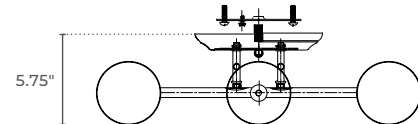

DUNTON HOUSE

DECORATIVE LIGHTING

DROP-3 VANITY E26

PROJECT _____ DATE _____

COMMENTS _____

PHYSICAL

Material	Metal & Frosted Glass
Mounting	Wall Mount (Up or Down)
Finish	Black, Brass, Oil-Rubbed Bronze, Brushed Nickel, Chrome
Source	3 x E26, Type A or SBCFL Shape Recommended (Lamps Not Included)
Dimensions	9.375"H X 20.25"W X 5.75"D

DIMENSIONS

Front View

Top View

NOTES

Usage Indoor Only

ORDERING LOGIC

EX: DROP-3-BK

FAMILY	TYPE	FINISH
DROP	3	
	3 3 Lamp	BK Black BR Brass BZ Oil-Rubbed Bronze BN Brushed Nickel CH Chrome