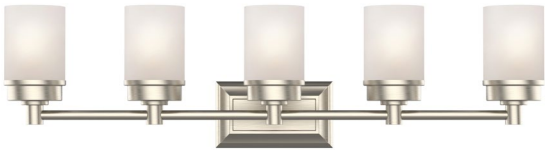

DUNTON HOUSE

DECORATIVE LIGHTING

DROP-3 VANITY E26

PROJECT _____ DATE _____

COMMENTS _____

PHYSICAL

Material	Metal & Frosted Glass
Mounting	Wall Mount (Up or Down)
Finish	Black, Brass, Oil-Rubbed Bronze, Brushed Nickel, Chrome
Source	3 x E26, Type A or SBCFL Shape Recommended (Lamps Not Included)
Dimensions	9.375"H X 20.25"W X 5.75"D

DIMENSIONS

Front View

Top View

NOTES

Usage Indoor Only

ORDERING LOGIC

EX: DROP-3-BK

FAMILY	TYPE	FINISH
DROP	3	
	3 3 Lamp	BK Black BR Brass BZ Oil-Rubbed Bronze BN Brushed Nickel CH Chrome

DROP FAMILY

DROP-1
VANITY E26

DROP-2
VANITY E26

DROP-4
VANITY E26

DROP-5
VANITY E26

DROP-C
CHANDELIER E26 CHAIN + STEM

DROP-MP
MINI PENDANT E26 CABLE + STEM