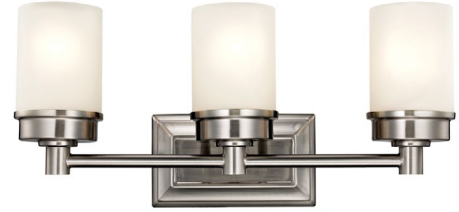

DUNTON HOUSE

DECORATIVE LIGHTING

DROP-3 VANITY E26

PROJECT _____ DATE _____

COMMENTS _____

PHYSICAL

Material	Metal & Frosted Glass
Mounting	Wall Mount (Up or Down)
Finish	Black, Brass, Oil-Rubbed Bronze, Brushed Nickel, Chrome
Source	3 x E26, Type A or SBCFL Shape Recommended (Lamps Not Included)
Dimensions	9.375"H X 20.25"W X 5.75"D

DIMENSIONS

Front View

Top View

NOTES

Usage Indoor Only

ORDERING LOGIC

EX: DROP-3-BK

FAMILY	TYPE	FINISH
DROP	3	
	3 3 Lamp	BK Black BR Brass BZ Oil-Rubbed Bronze BN Brushed Nickel CH Chrome