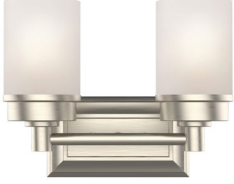

DUNTON HOUSE

DECORATIVE LIGHTING

DROP-4 VANITY E26

PROJECT DATE

COMMENTS

PHYSICAL

Material	Metal & Frosted Glass
Mounting	Wall Mount (Up or Down)
Finish	Black, Brass, Oil-Rubbed Bronze, Brushed Nickel, Chrome
Source	4 x E26, Type A or SBCFL Shape Recommended (Lamps Not Included)
Dimensions	9.375"H X 27.375"W X 5.75"D

DIMENSIONS

NOTES

Usage Indoor Only

ORDERING LOGIC

EX: DROP-4-BK

FAMILY	TYPE	FINISH
DROP	4	
	4 4 Lamp	BK Black BR Brass BZ Oil-Rubbed Bronze BN Brushed Nickel CH Chrome

DROP FAMILY

DROP-1
VANITY E26

DROP-2
VANITY E26

DROP-3
VANITY E26

DROP-5
VANITY E26

DROP-C
CHANDELIER E26 CHAIN + STEM

DROP-MP
MINI PENDANT E26 CABLE + STEM