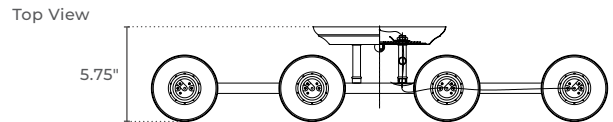

DUNTON HOUSE

DECORATIVE LIGHTING

DROP-4 VANITY E26

PROJECT DATE

COMMENTS

PHYSICAL

Material	Metal & Frosted Glass
Mounting	Wall Mount (Up or Down)
Finish	Black, Brass, Oil-Rubbed Bronze, Brushed Nickel, Chrome
Source	4 x E26, Type A or SBCFL Shape Recommended (Lamps Not Included)
Dimensions	9.375"H X 27.375"W X 5.75"D

DIMENSIONS

NOTES

Usage Indoor Only

ORDERING LOGIC

EX: DROP-4-BK

FAMILY	TYPE	FINISH
DROP	4	
	4 4 Lamp	BK Black BR Brass BZ Oil-Rubbed Bronze BN Brushed Nickel CH Chrome

DROP FAMILY

DROP-1
VANITY E26