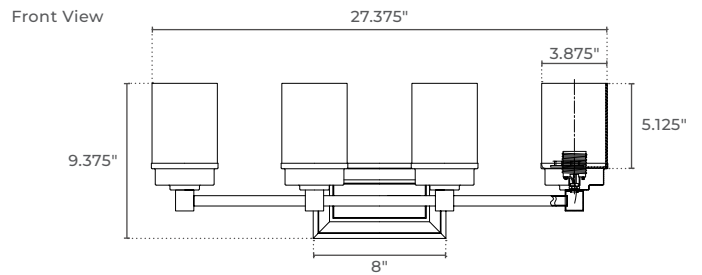

DUNTON HOUSE

DECORATIVE LIGHTING

DROP-4 VANITY E26

PROJECT DATE

COMMENTS

PHYSICAL

Material	Metal & Frosted Glass
Mounting	Wall Mount (Up or Down)
Finish	Black, Brass, Oil-Rubbed Bronze, Brushed Nickel, Chrome
Source	4 x E26, Type A or SBCFL Shape Recommended (Lamps Not Included)
Dimensions	9.375"H X 27.375"W X 5.75"D

DIMENSIONS

NOTES

Usage Indoor Only

ORDERING LOGIC

EX: DROP-4-BK

FAMILY	TYPE	FINISH
DROP	4	
	4 4 Lamp	BK Black BR Brass BZ Oil-Rubbed Bronze BN Brushed Nickel CH Chrome

DROP FAMILY

DROP-1
VANITY E26