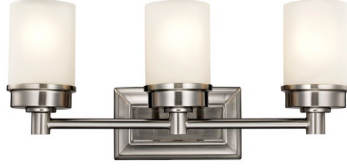

DUNTON HOUSE

DECORATIVE LIGHTING

DROP-4 VANITY E26

PROJECT DATE

COMMENTS

PHYSICAL

Material	Metal & Frosted Glass
Mounting	Wall Mount (Up or Down)
Finish	Black, Brass, Oil-Rubbed Bronze, Brushed Nickel, Chrome
Source	4 x E26, Type A or SBCFL Shape Recommended (Lamps Not Included)
Dimensions	9.375"H X 27.375"W X 5.75"D

DIMENSIONS

NOTES

Usage Indoor Only

ORDERING LOGIC

EX: DROP-4-BK

FAMILY	TYPE	FINISH
DROP	4	
	4 4 Lamp	BK Black BR Brass BZ Oil-Rubbed Bronze BN Brushed Nickel CH Chrome

DROP FAMILY

DROP-1
VANITY E26

DROP-2
VANITY E26

DROP-3
VANITY E26

DROP-5
VANITY E26

DROP-C
CHANDELIER E26 CHAIN + STEM

DROP-MP
MINI PENDANT E26 CABLE + STEM