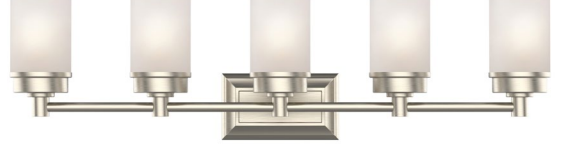

DUNTON HOUSE

DECORATIVE LIGHTING

DROP-4 VANITY E26

PROJECT DATE

COMMENTS

PHYSICAL

Material	Metal & Frosted Glass
Mounting	Wall Mount (Up or Down)
Finish	Black, Brass, Oil-Rubbed Bronze, Brushed Nickel, Chrome
Source	4 x E26, Type A or SBCFL Shape Recommended (Lamps Not Included)
Dimensions	9.375"H X 27.375"W X 5.75"D

DIMENSIONS

NOTES

Usage Indoor Only

ORDERING LOGIC

EX: DROP-4-BK

FAMILY	TYPE	FINISH
DROP	4	
	4 4 Lamp	BK Black BR Brass BZ Oil-Rubbed Bronze BN Brushed Nickel CH Chrome

DROP FAMILY

DROP-1
VANITY E26

DROP-2
VANITY E26

DROP-3
VANITY E26

DROP-5
VANITY E26

DROP-C
CHANDELIER E26 CHAIN + STEM

DROP-MP
MINI PENDANT E26 CABLE + STEM