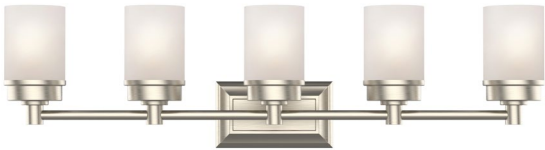

DROP-5
VANITY E26