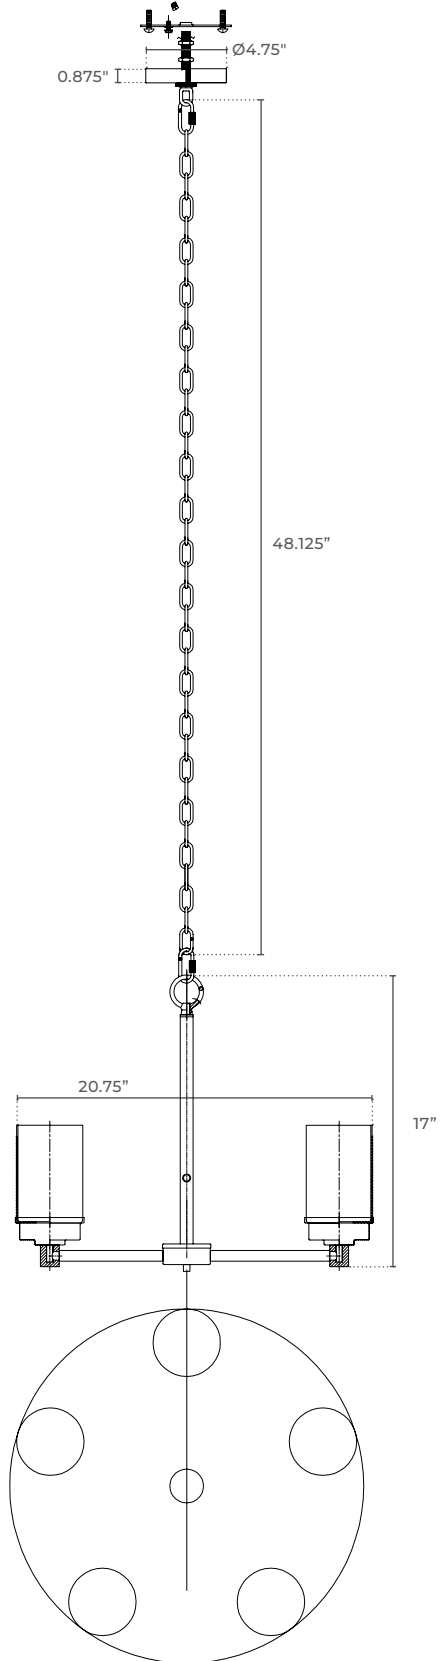

DUNTON HOUSE

DECORATIVE LIGHTING

DROP-C CHANDELIER E26 CHAIN + STEM

PROJECT DATE

COMMENTS

WITH CHAIN MOUNTING

WITH STEM MOUNTING

PHYSICAL

Material	Metal & Frosted Glass
Mounting	Suspended CH: 1 x 48" Chain Adjustable, ST: 2 x 12", 2 x 6" Stems
Finish	Black, Brass, Oil-Rubbed Bronze, Brushed Nickel, Chrome
Source	3/5 x E26, Type A or SBCFL Shape Recommended (Lamps Not Included)
Dimensions	3 Lamp: 15.25"H X 16.125"W 5 Lamp: 17"H X 20.75"W

NOTES

Usage	Indoor Only
-------	-------------

ORDERING LOGIC

EX: DROP-C-CH-3-BK

FAMILY	TYPE	MOUNTING	SIZE	FINISH
DROP	C			
	C Chandelier	CH Chain ST Stem	3 3 Lamp 5 5 Lamp	BK Black BR Brass BZ Oil-Rubbed Bronze BN Brushed Nickel CH Chrome

DIMENSIONS

DROP-C-CH-3

DROP-C-CH-5

DROP-C-ST-3

DROP-C-ST-5

DROP FAMILY

DROP-1
VANITY E26

DROP-2
VANITY E26