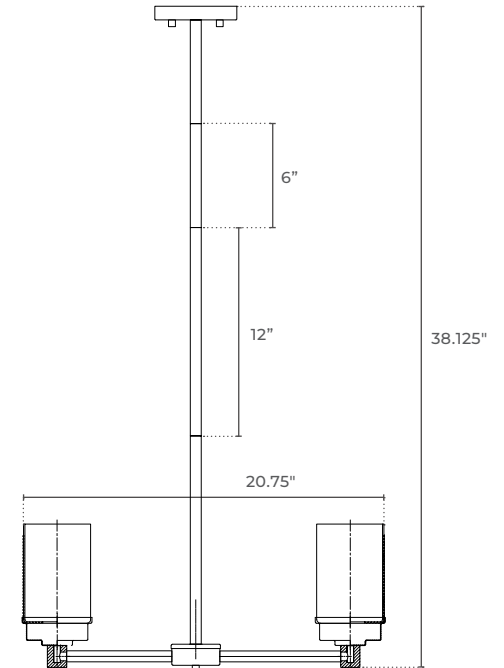

Material	Metal & Frosted Glass
Mounting	Suspended CH: 1 x 48" Chain Adjustable, ST: 2 x 12", 2 x 6" Stems
Finish	Black, Brass, Oil-Rubbed Bronze, Brushed Nickel, Chrome
Source	3/5 x E26, Type A or SBCFL Shape Recommended (Lamps Not Included)
Dimensions	3 Lamp: 15.25"H X 16.125"W 5 Lamp: 17"H X 20.75"W

DIMENSIONS

DROP-C-CH-3

DROP-C-CH-5

DROP-C-ST-3

DROP-C-ST-5

DROP FAMILY

DROP-1
VANITY E26

DROP-2
VANITY E26