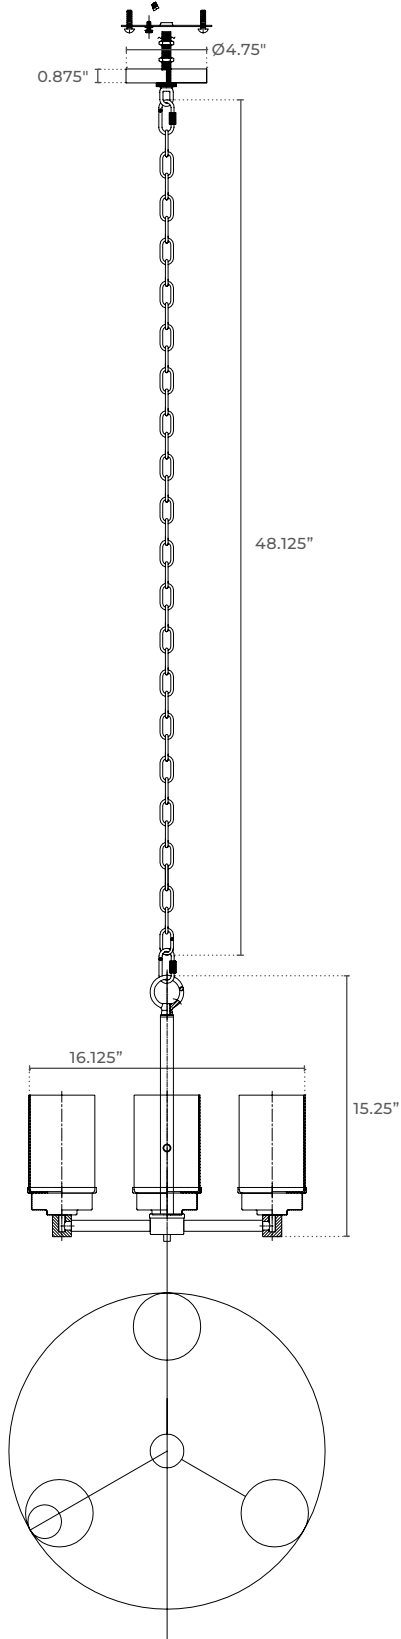

DUNTON HOUSE

DECORATIVE LIGHTING

DROP-C CHANDELIER E26 CHAIN + STEM

PROJECT DATE

COMMENTS

WITH CHAIN MOUNTING

WITH STEM MOUNTING

PHYSICAL

Material	Metal & Frosted Glass
Mounting	Suspended CH: 1 x 48" Chain Adjustable, ST: 2 x 12", 2 x 6" Stems
Finish	Black, Brass, Oil-Rubbed Bronze, Brushed Nickel, Chrome
Source	3/5 x E26, Type A or SBCFL Shape Recommended (Lamps Not Included)
Dimensions	3 Lamp: 15.25"H X 16.125"W 5 Lamp: 17"H X 20.75"W

NOTES

Usage	Indoor Only
-------	-------------

ORDERING LOGIC

EX: DROP-C-CH-3-BK

FAMILY	TYPE	MOUNTING	SIZE	FINISH
DROP	C			
	C Chandelier	CH Chain ST Stem	3 3 Lamp 5 5 Lamp	BK Black BR Brass BZ Oil-Rubbed Bronze BN Brushed Nickel CH Chrome

DIMENSIONS

DROP-C-CH-3

DROP-C-CH-5

DROP-C-ST-3

DROP-C-ST-5

DROP FAMILY

DROP-1
VANITY E26

DROP-2
VANITY E26