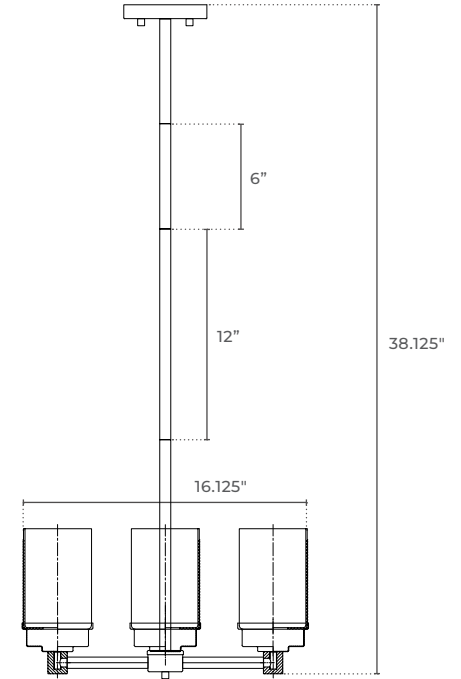

Material	Metal & Frosted Glass
Mounting	Suspended CH: 1 x 48" Chain Adjustable, ST: 2 x 12", 2 x 6" Stems
Finish	Black, Brass, Oil-Rubbed Bronze, Brushed Nickel, Chrome
Source	3/5 x E26, Type A or SBCFL Shape Recommended (Lamps Not Included)
Dimensions	3 Lamp: 15.25"H X 16.125"W 5 Lamp: 17"H X 20.75"W

DIMENSIONS

DROP-C-CH-3

DROP-C-CH-5

DROP-C-ST-3

DROP-C-ST-5

DROP FAMILY

DROP-1
VANITY E26

DROP-2
VANITY E26