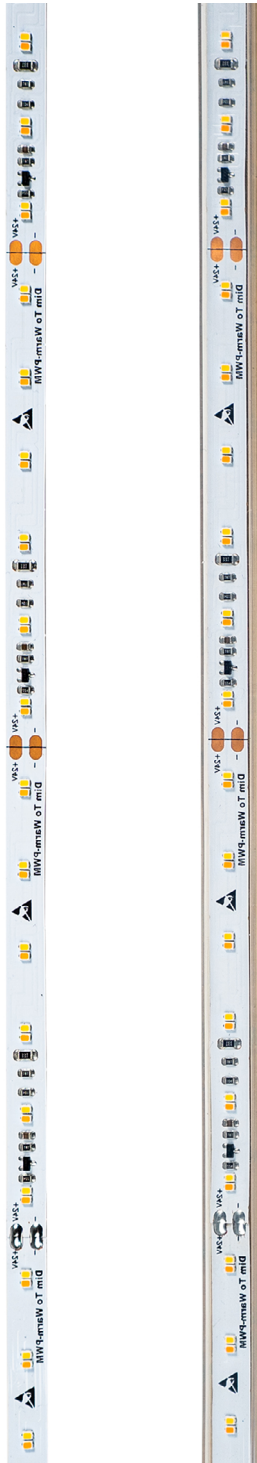

The DTW-1830 is a flexible LED ribbon line that offers Dim to Warm CCT capabilities with a high, 90+ CRI.

- Dim to Warm Family
- Indoor / Outdoor
- 95 lm/w

PROJECT _____ DATE _____

COMMENTS _____

IP20 IP67

PHYSICAL

Mounting	3M Adhesive
Maximum Run	16' 4"
CCT	1800-3000K
CRI	90+

ELECTRICAL

Voltage	24V DC Constant Voltage Output
Dimming	0-10V

PERFORMANCE

Warranty	5 years
Certification	UL, CUL, CE, ROHS Approved
IP Rating	IP20 or IP67

APPLICATIONS

- Cove & Perimeter Lighting
- Architectural Back Lighting
- Walls & Surfaces
- Stairs & Walkways
- Decorative Signage
- Channel Letters

ENERGY CHART

TYPE	POWER w/ft	LUMENS/FT	EFFICACY lm/w
SW-DTW-3	3.0	290	95
SW-DTW-6	6.1	579	95

ORDERING LOGIC

EX: DTW-1830-3-IP20-ST

FAMILY	TYPE	POWER	IP RATING	LENGTH
DTW	1830			ST
	1830 1800K-3000K	3 3.0W/Ft 6 6.1W/Ft	IP20 IP20 IP67 IP67	ST 16'; Cut in Field STANDARD

CONNECTION DRAWINGS OF SINGLE COLOR