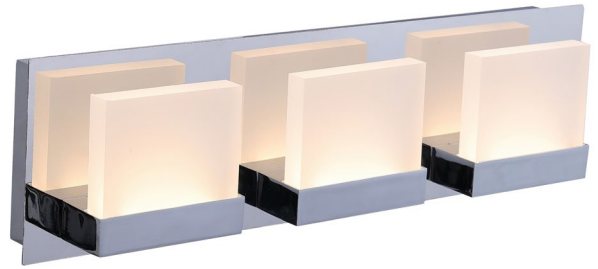

DUNTON HOUSE

DECORATIVE LIGHTING

ELSA-3 VANITY LED

PROJECT DATE

COMMENTS

IN STOCK

PHYSICAL

Material	Metal
Lens Material	Frosted Acrylic
Mounting	Wall Mount
Finish	Chrome, Brushed Nickel
Source	LED

ENERGY CHART

HEIGHT inches	WIDTH inches	DEPTH inches	DELIVERED LUMENS	WATTAGE	EFFICACY lm/w
5	18	3.5	1500	20	75

NOTES

Usage	Indoor Only
-------	-------------

ORDERING LOGIC

EX: ELSA-3-CH

FAMILY	TYPE	FINISH
ELSA	3	
	3 3 Lamp	CH Chrome BN Brushed Nickel