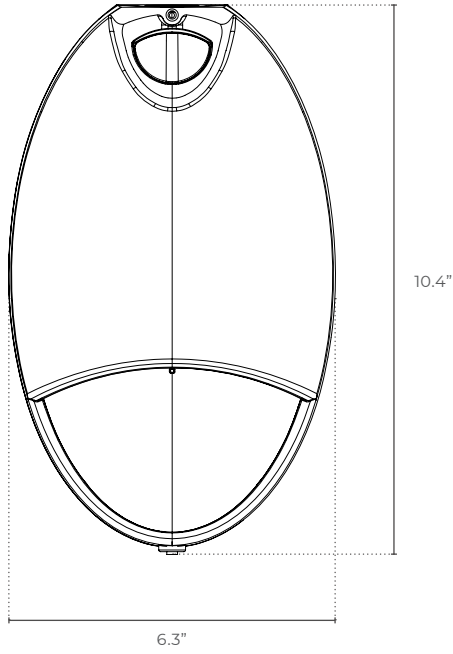

ORDERING LOGIC

EX: EMOWP

FAMILY

EMOWP

DIMENSIONS

Front View

Side View

PHOTOMETRICS

AVERAGE BEAM ANGLE (50%): 86.4°