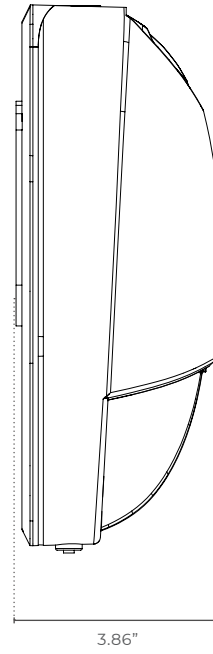

ENERGY CHART

DELIVERED LUMENS	WATTAGE	EFFICACY lm/w
956 Normal	12 Normal	80 Normal
433 Emergency	4 Emergency	108 Emergency

ELECTRICAL

Wattage	12W Normal, 4W Emergency
Voltage	120-277VAC
Battery	4.8V Nickel Cadmium 90-Minutes Emergency Operation

ORDERING LOGIC

EX: EMOWP

FAMILY

EMOWP

DIMENSIONS

Front View

Side View

PHOTOMETRICS

AVERAGE BEAM ANGLE (50%): 86.4°