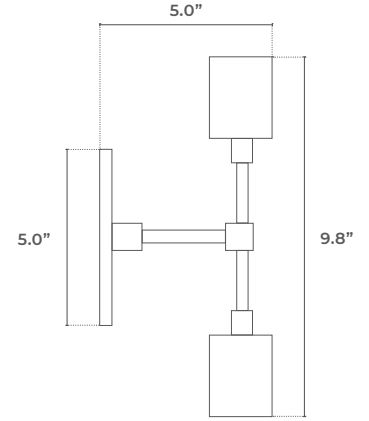

DUNTON HOUSE

DECORATIVE LIGHTING

ERA WALL SCONCE E26

PROJECT DATE

COMMENTS

PHYSICAL

Material	Iron
Mounting	Wall Mount
Finish	Powder-Coating Matte Black & Brass
Source	2x E26 (Not Included)

PERFORMANCE

Warranty	5 years
Certification	UL

ELECTRICAL

Wattage	25W Maximum
Voltage	110-220V
Power Supply	Hard Wire

NOTES

Usage	Indoor Only
Iron Detail	Thickness: 0.05-0.06"
Plating	Brass for Bottom Plating, Matte Black for Surface Plating
Paint	Matte Black Surface
Testing	High Voltage, Grounding, Swivel Torsion, & Pull Test