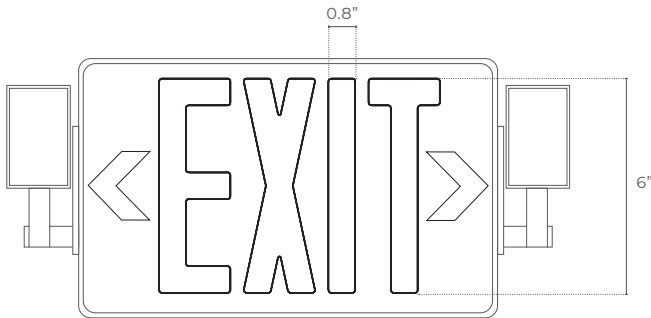

EXSC2 SLIM THERMOPLASTIC COMBO SQUARE HEADS LED

PROJECT _____ DATE _____

COMMENTS _____

The EXSC2 Slim Thermoplastic Combo Square Heads offers a red LED single or double face options with two adjustable LED heads. The EXSC2 is easy to install and provides a maximum 24-hour full recharge time.