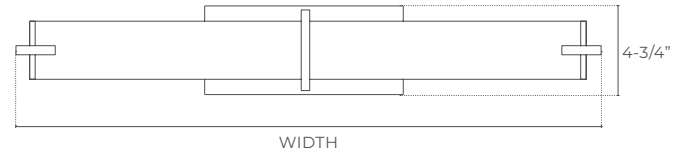

DIMENSIONS

ENERGY CHART

SIZE	WIDTH inches	HEIGHT inches	DEPTH inches	DELIVERED LUMENS	WATTAGE	EFFICACY lm/w
24	25-5/8"	4-3/4"	4-3/8"	1750	24	72.9
36	37-1/2"	4-3/4"	4-3/8"	2200	30	73.3

NOTES

Usage	Indoor Only

ORDERING LOGIC

EX: F86-24-31-1

FAMILY	SIZE	FINISH
F86		
	24 25-5/8"	31-1 Matte Black
	36 37-1/2"	80-1 Bright Satin Nickel
		15-1 Polished Chrome