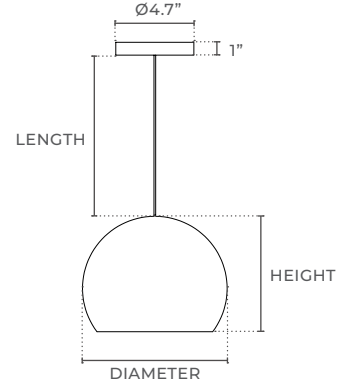

DUNTON HOUSE

DECORATIVE LIGHTING

FELL PENDANT E26

PROJECT DATE

COMMENTS

PHYSICAL

Material	Iron
Mounting	Suspended
Outer Finish	Black, White
Inner Finish	Black, White
Source	1 x E26 (Lamp Not Included)

PERFORMANCE

Warranty	5 years
Certification	Damp Location, ETL

ELECTRICAL

Wattage	60W Maximum
Voltage	120V

NOTES

Usage	Indoor Only
-------	-------------

ORDERING LOGIC

EX: FELL-S-BK-BK

FAMILY	SIZE	INNER FINISH	OUTER FINISH
FELL			
	S Small	BK Black	BK Black
	M Medium	WH White	WH White
	L Large		
	XL Extra Large		

DIMENSIONS

DIMENSIONAL DATA

SIZE	DIAMETER inches	HEIGHT inches	LENGTH inches
Small	7.9	6.7	59.0
Medium	9.8	7.9	59.0
Large	11.8	8.7	59.0
Extra Large	13.8	9.8	59.0