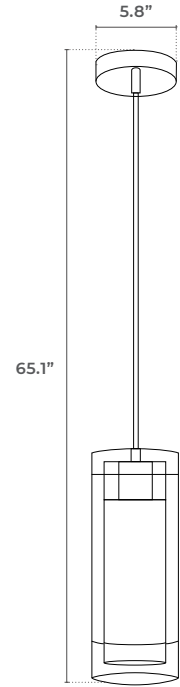

DUNTON HOUSE

DECORATIVE LIGHTING

FLOE PENDANT E26

PROJECT DATE

COMMENTS

PHYSICAL

Material	Iron & Glass
Mounting	Suspended Ceiling
Finish	Chrome
Source	1x E26 (Not Included)

PERFORMANCE

Warranty	5 years
Certification	CUL, CETL, CE, ROHS Approved

ELECTRICAL

Wattage	100W
Voltage	110-220V
Power Supply	120V Hard Wire

NOTES

Usage Indoor Only

ORDERING LOGIC

EX: FLOE

FAMILY	OPTIONS
FLOE	<input type="text"/>